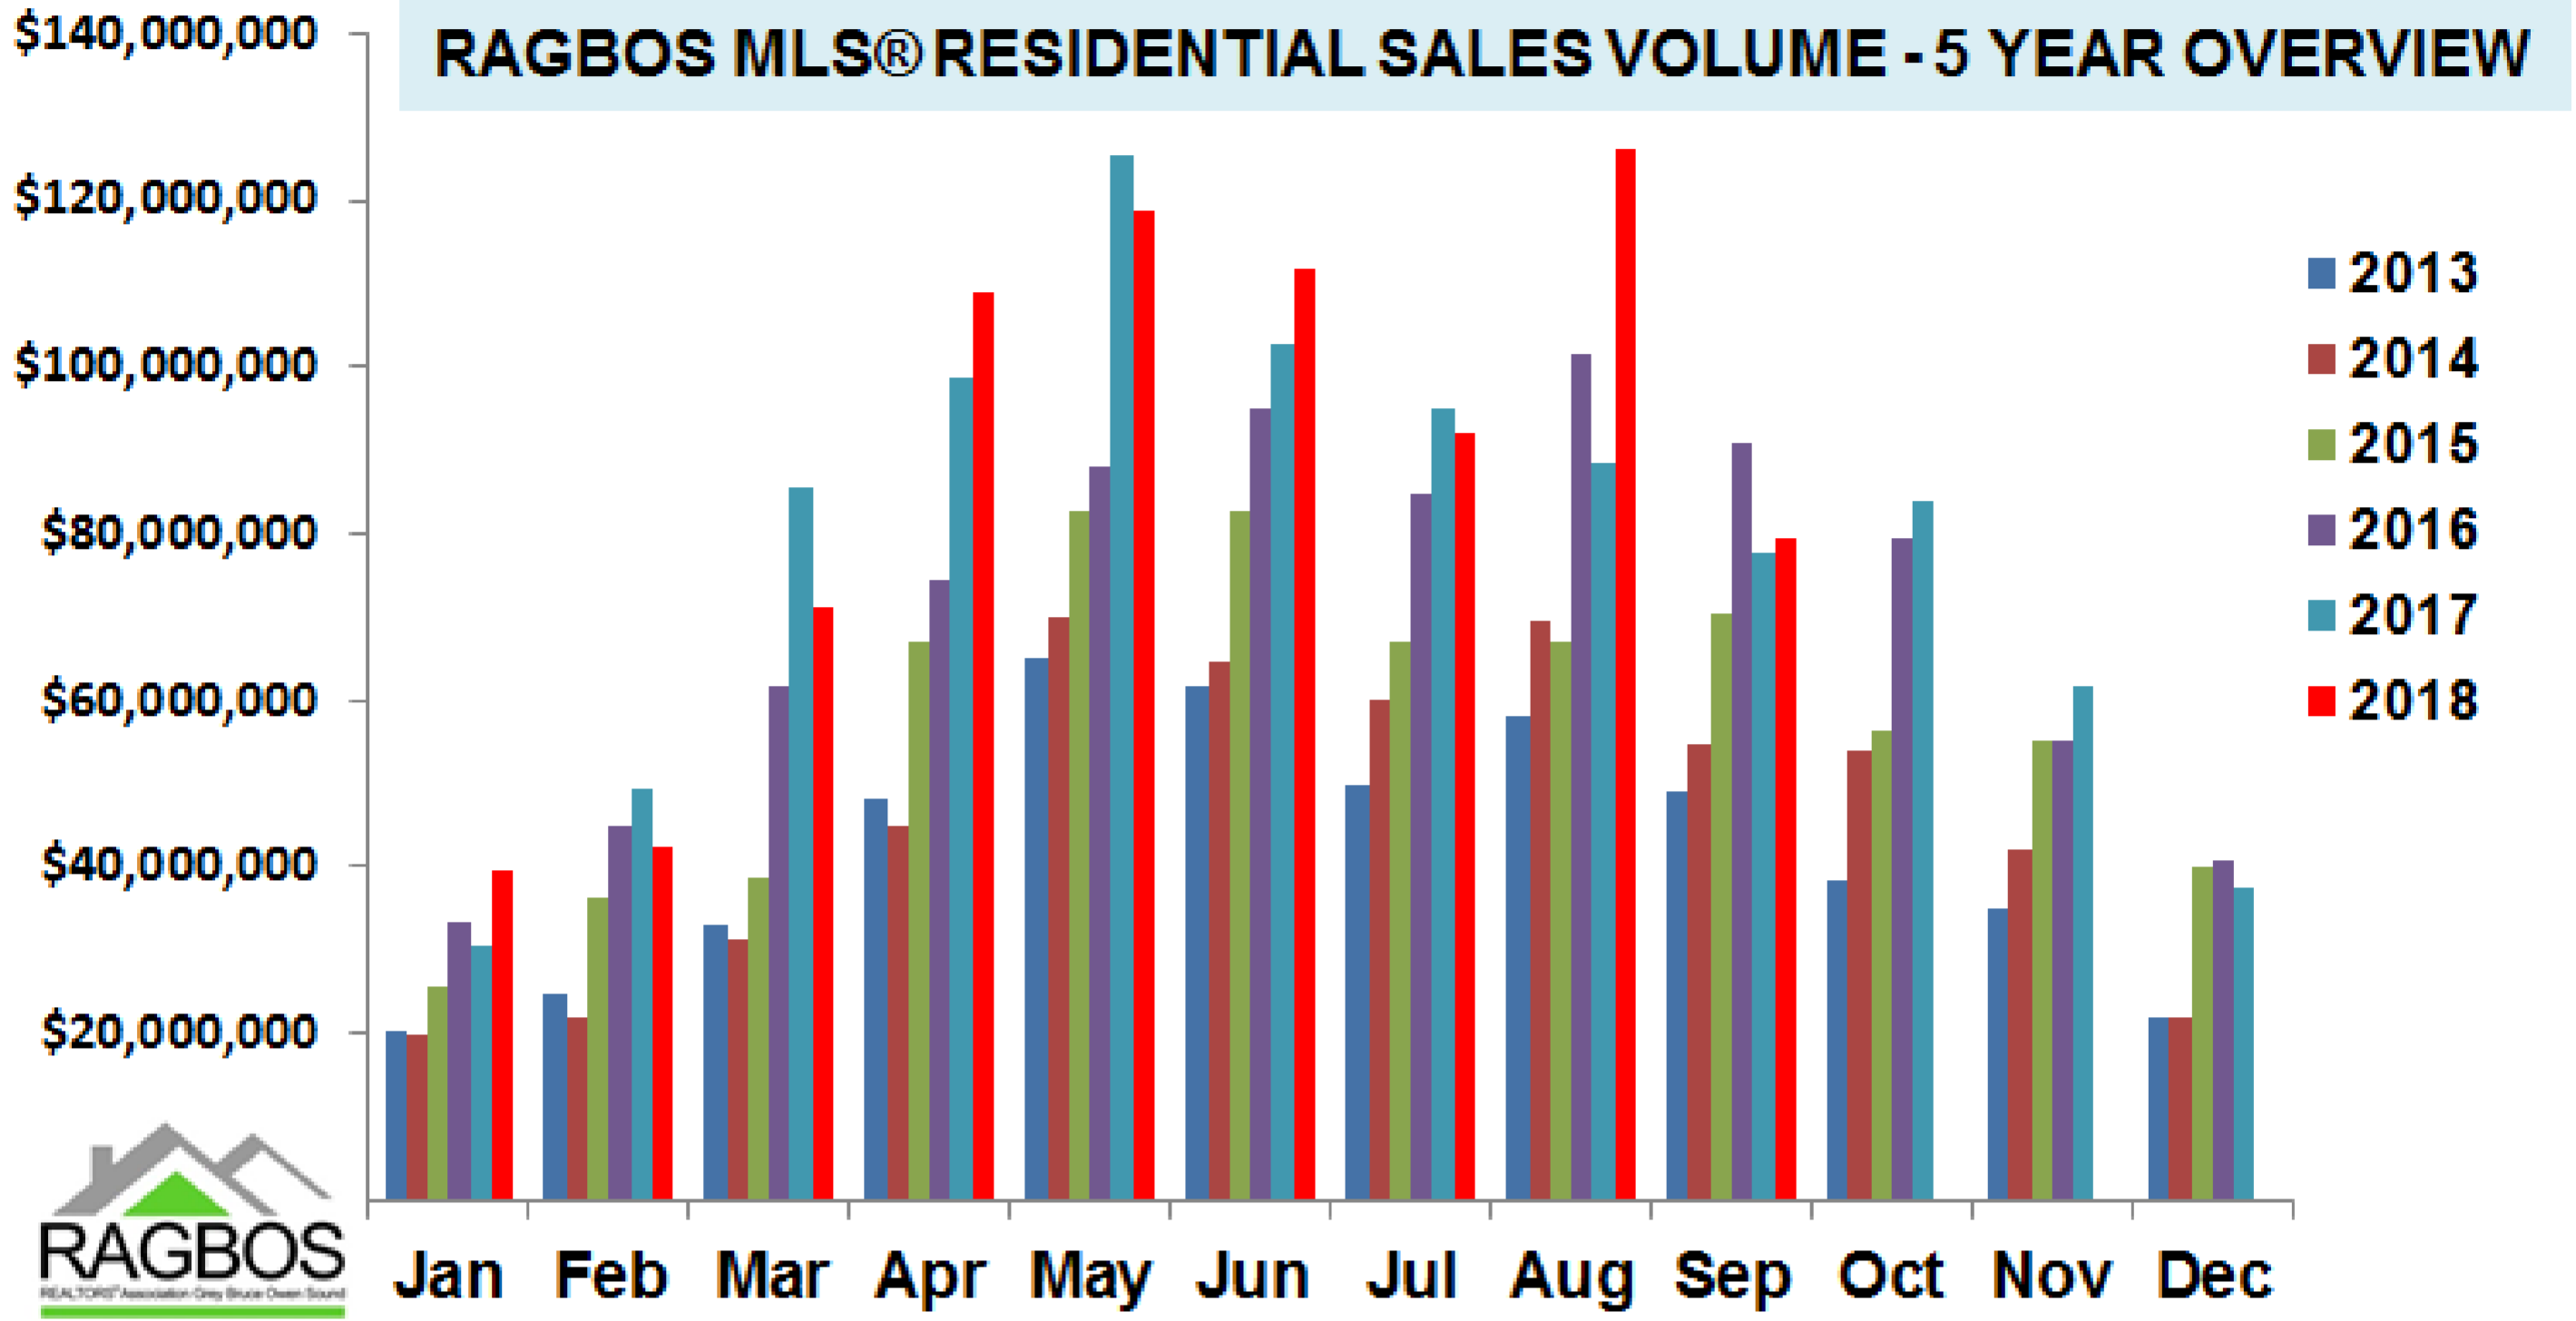

5 Year Comparison

RAGBOS STATS - SEPTEMBER 2018

**Please be advised that the data collection methodology for statistics in our releases has changed (as of Dec. 2017) and historical revisions to the data have been applied. Data collection for reports prior to December 2017 was based solely on sales & listings from Members of RAGBOS. Data collection is now currently based on sales and listings in the Grey Bruce Owen Sound (and part of Wellington) regions and incorporates any historical revisions. This provides a more accurate representation of market trends in the region. Stats are reliable but not guaranteed.