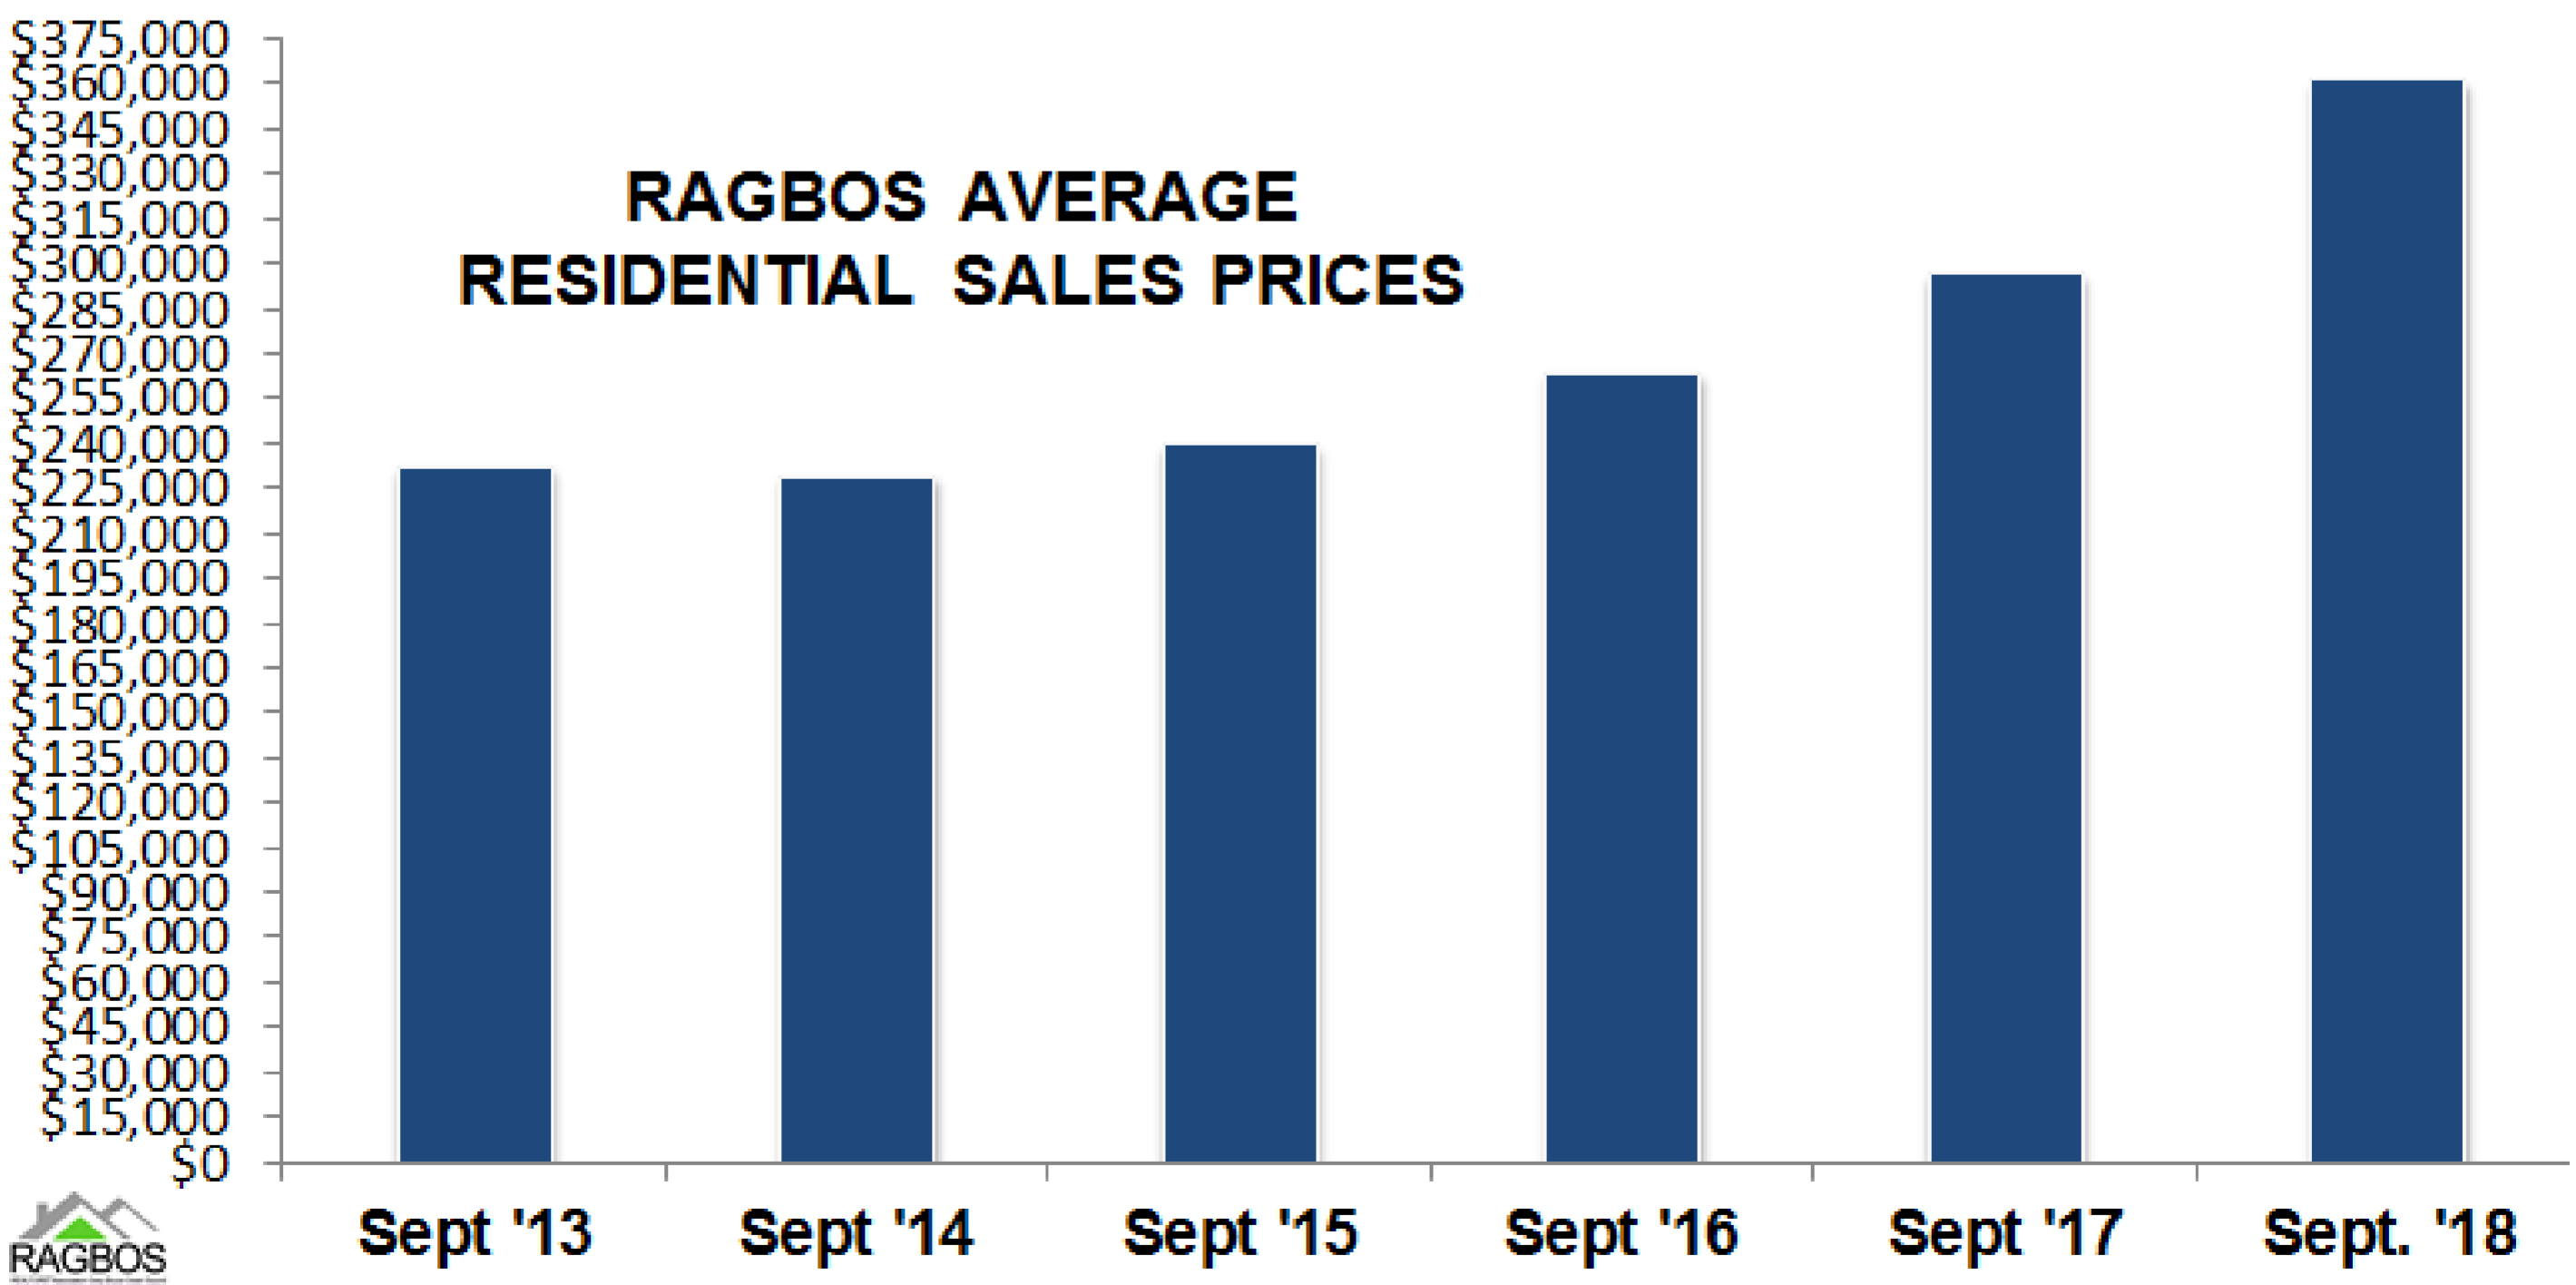

5 Year Comparison

RAGBOS STATS - SEPTEMBER 2018

**Please be advised that the data collection methodology for statistics in our releases has changed (as of Dec. 2017) and historical revisions to the data have been applied. Data collection for reports prior to December 2017 was based solely on sales & listings from Members of RAGBOS. Data collection is now currently based on sales and listings in the Grey Bruce Owen Sound (and part of Wellington) regions and incorporates any historical revisions. This provides a more accurate representation of market trends in the region. Stats are reliable but not guaranteed.