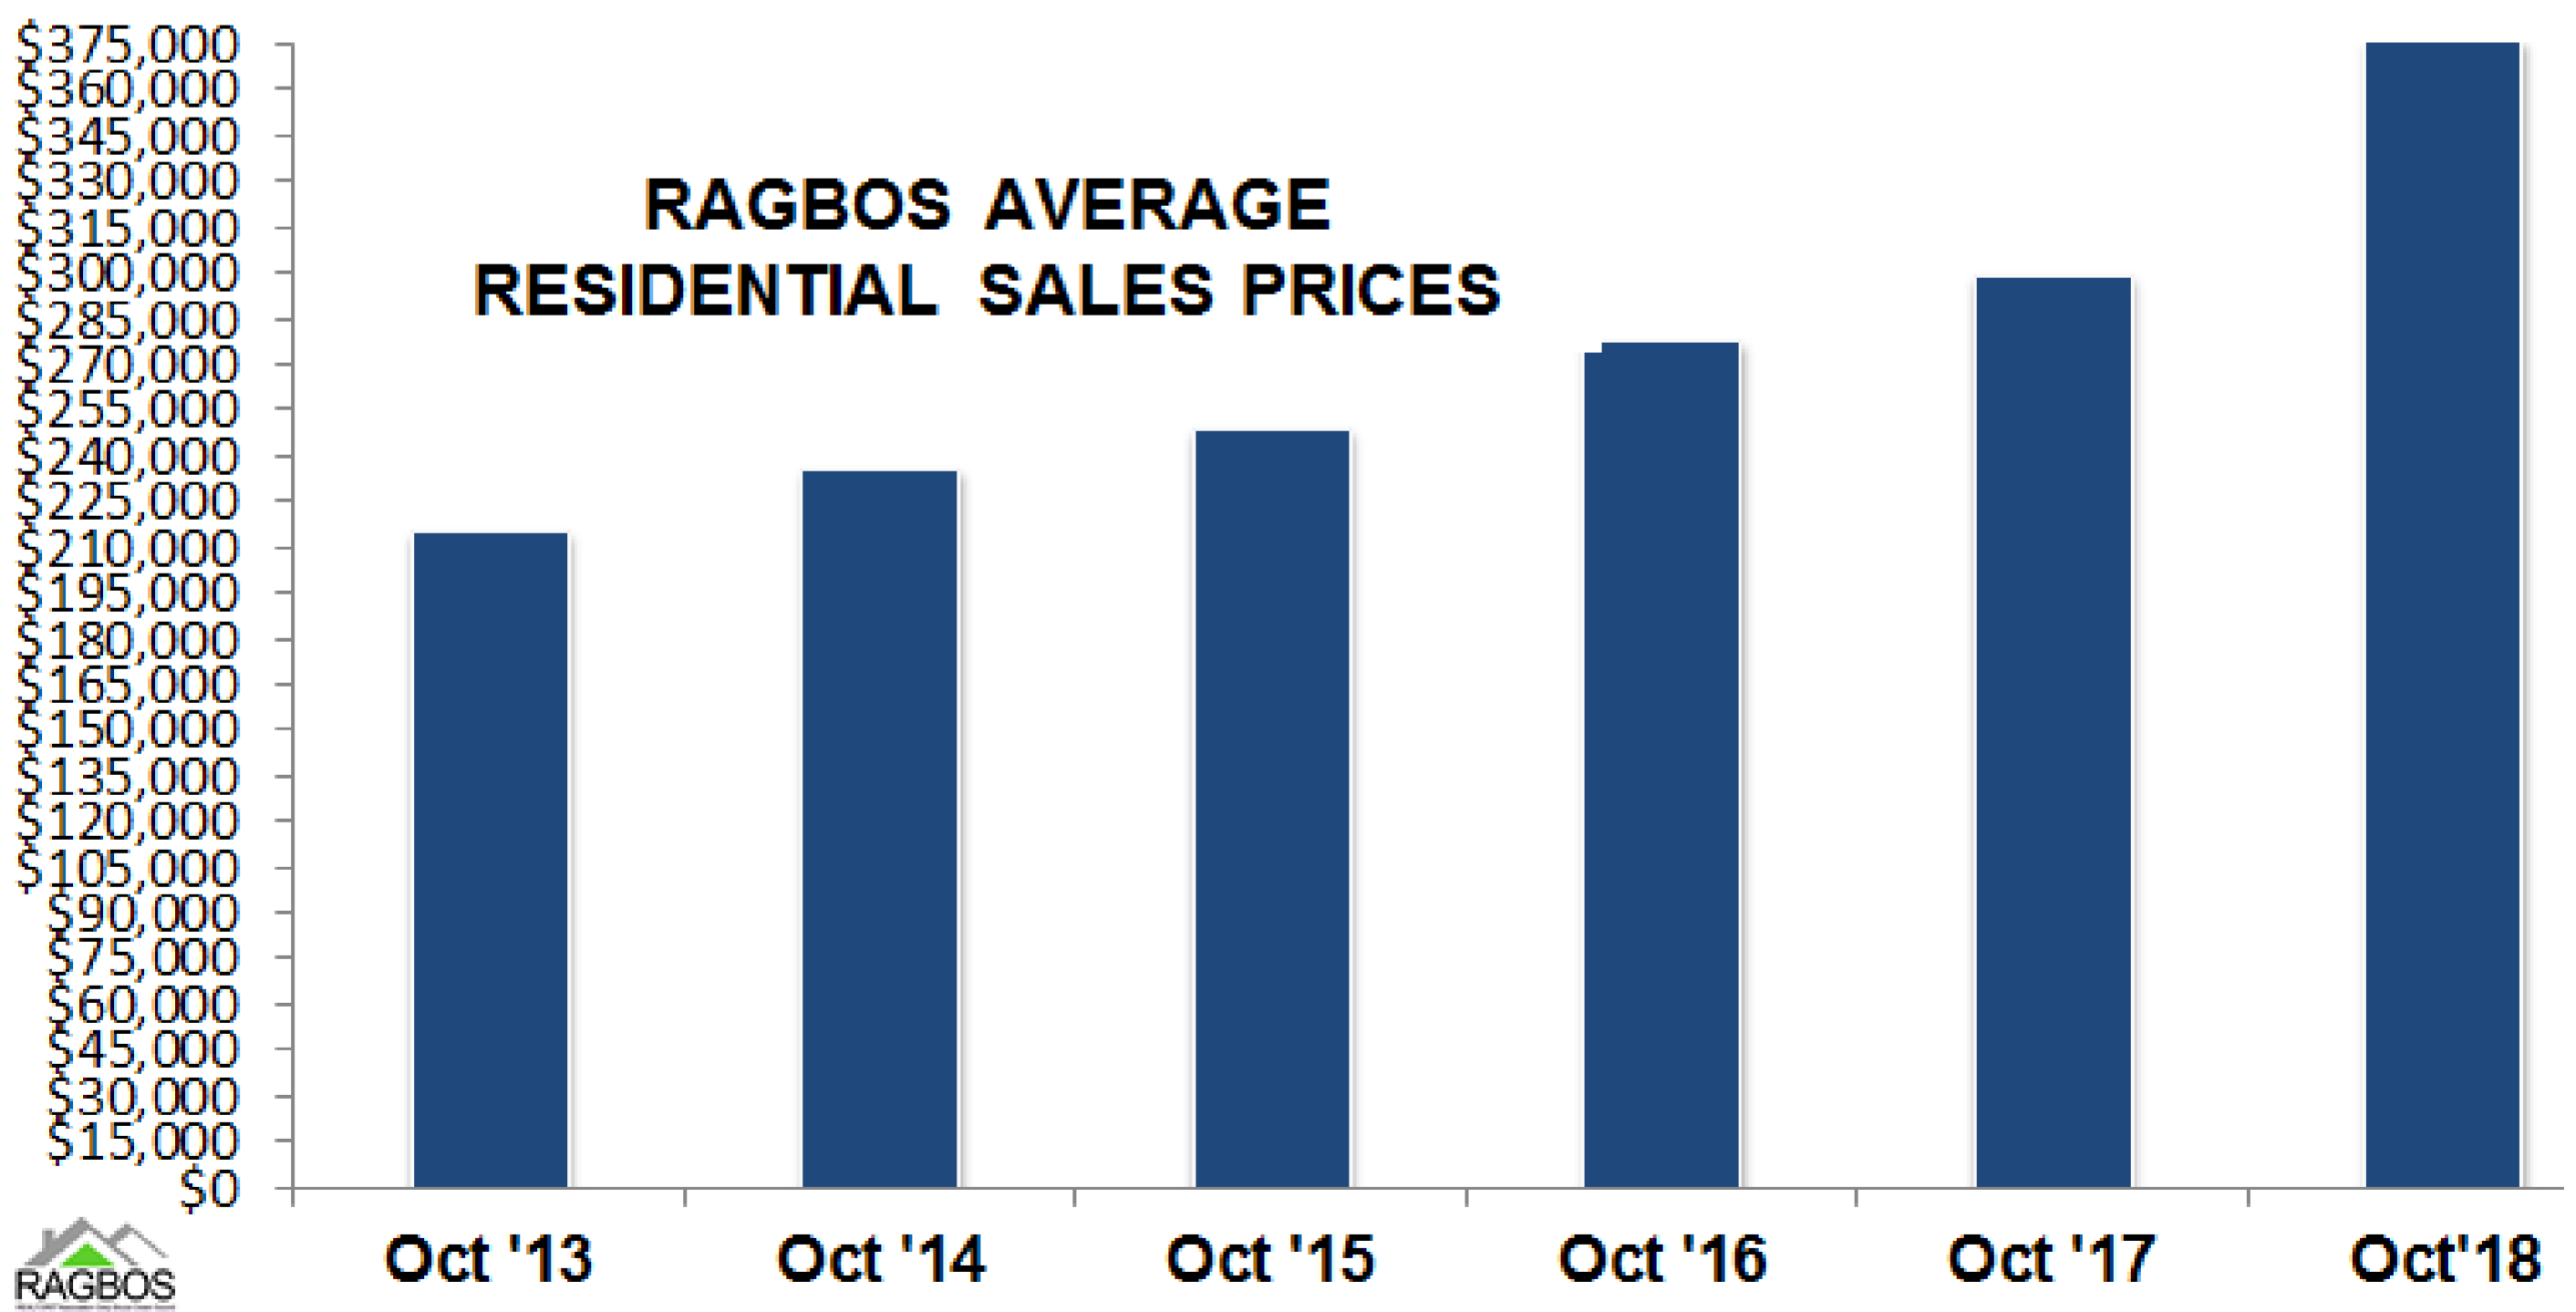

REALTORS® Association Grey Bruce Owen Sound

5 Year Comparison

RAGBOS STATS - OCTOBER 2018

**Please be advised that the data collection methodology for statistics in our releases has changed (as of Dec. 2017) and historical revisions to the data have been applied. Data collection for reports prior to December 2017 was based solely on sales & listings from Members of RAGBOS. Data collection is now currently based on sales and listings in the Grey Bruce Owen Sound (and part of Wellington) regions and incorporates any historical revisions. This provides a more accurate representation of market trends in the region. Stats are reliable but not guaranteed.