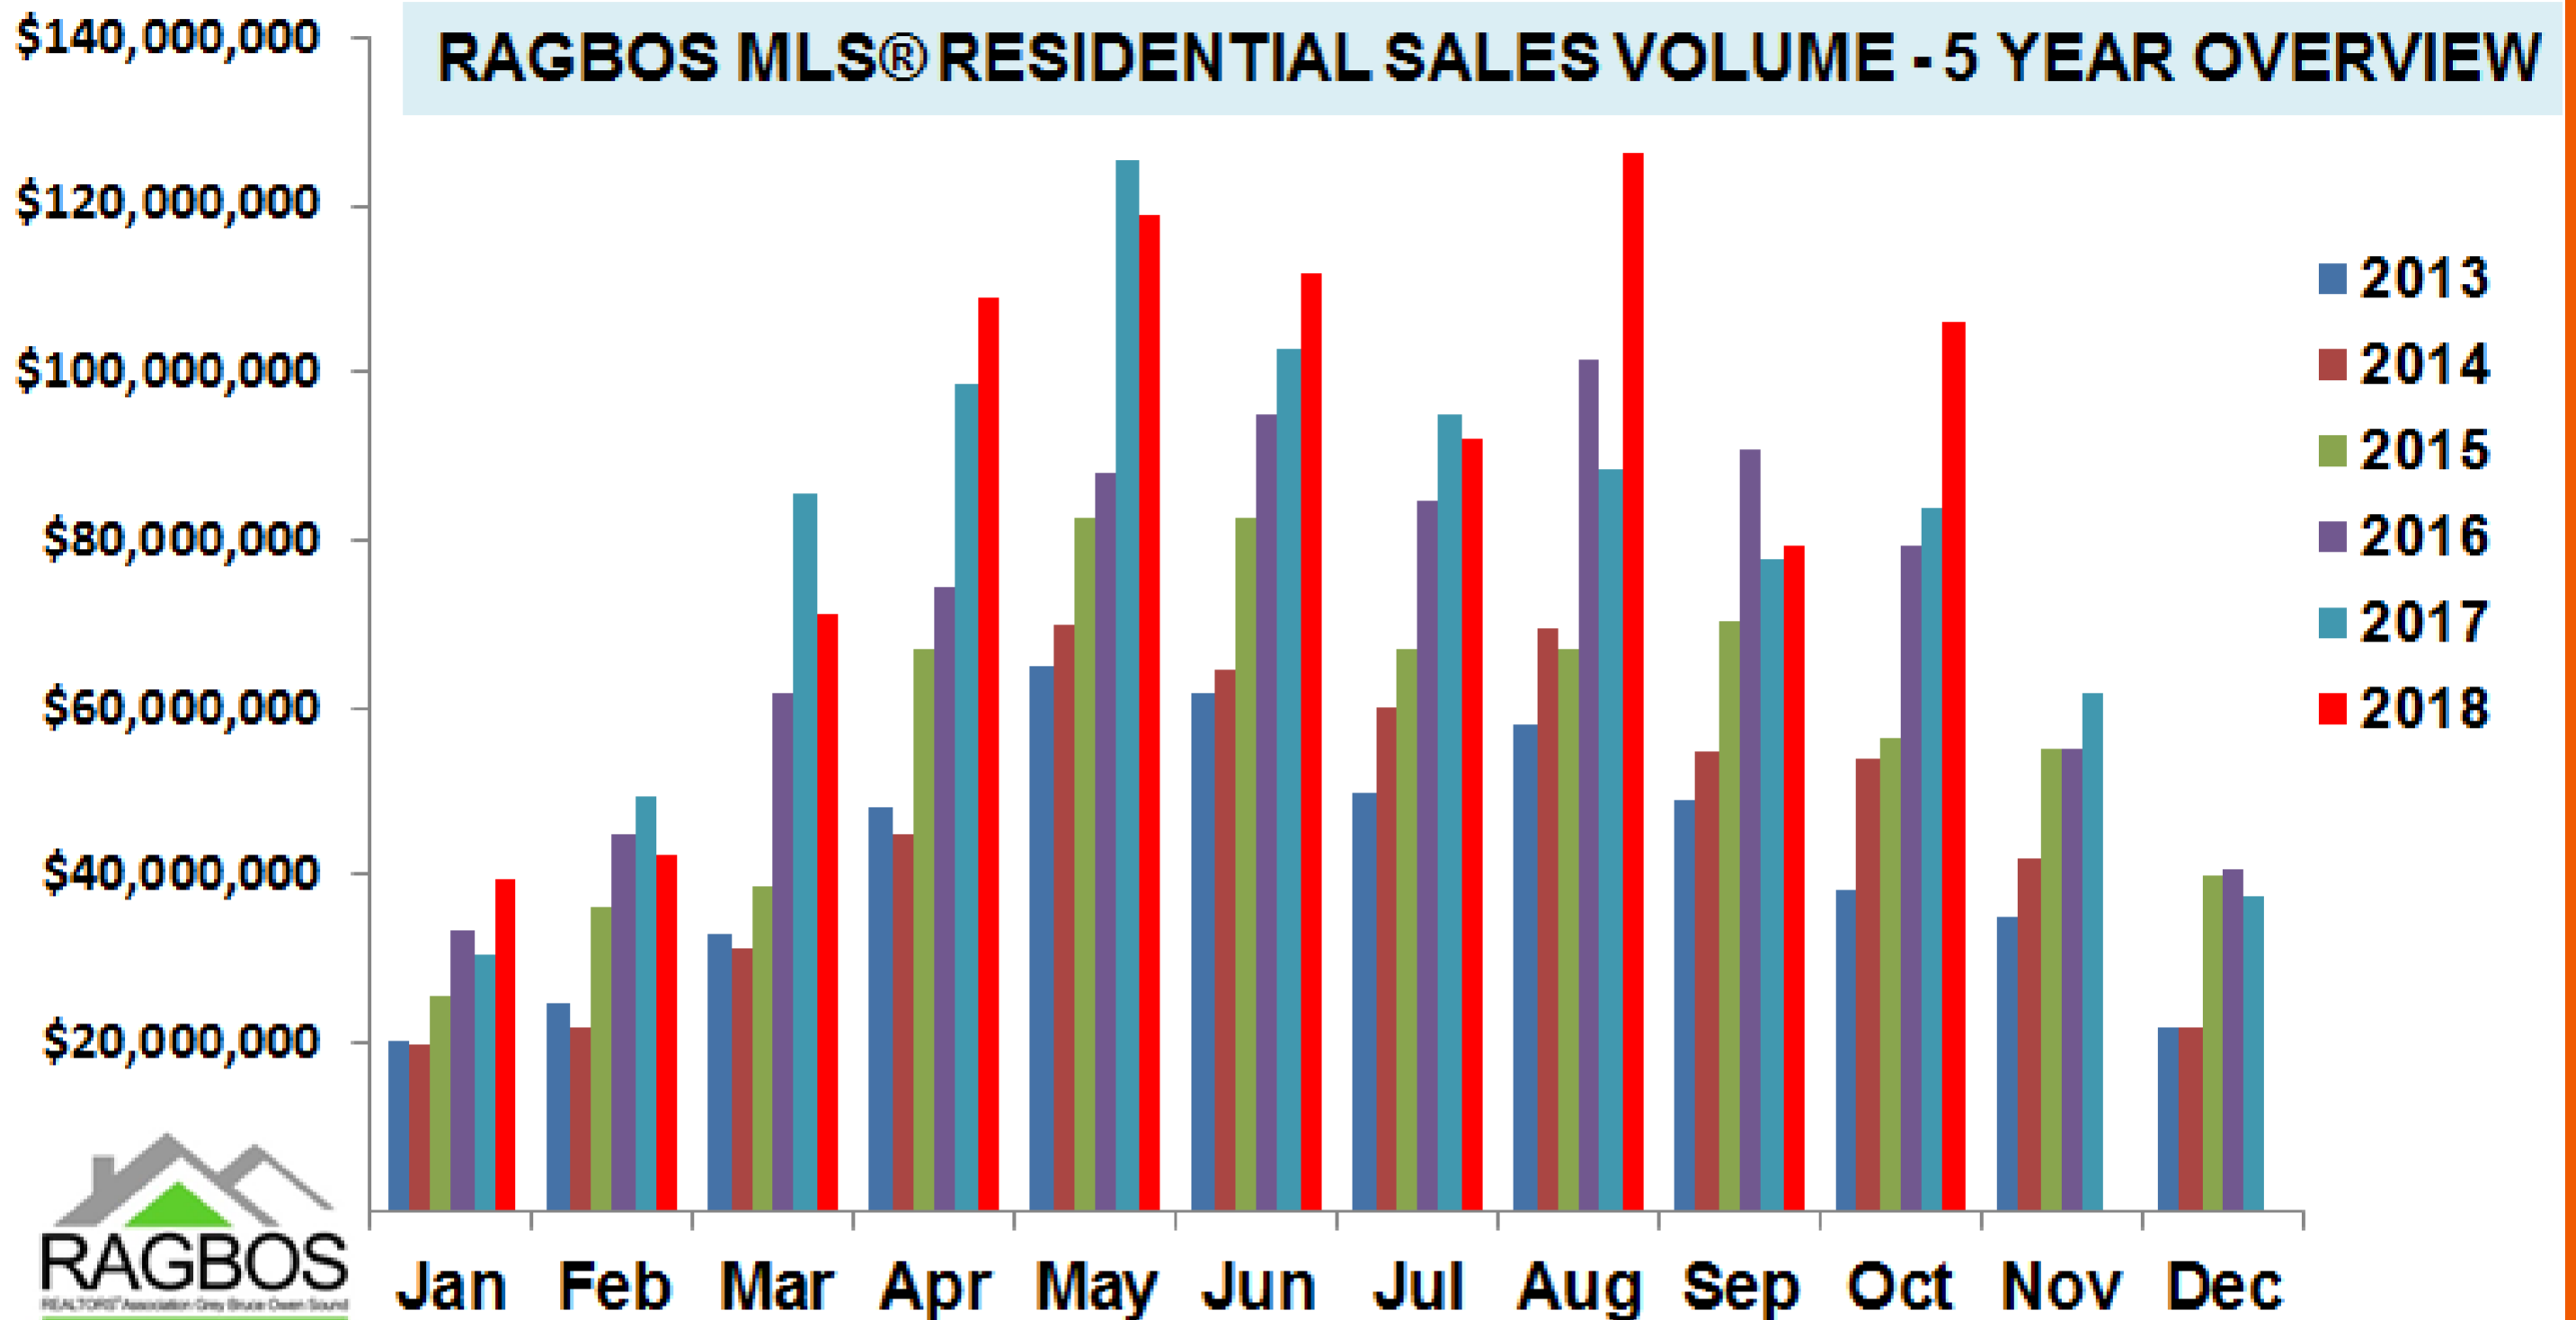

REALTORS® Association Grey Bruce Owen Sound

5 Year Comparison

RAGBOS STATS - OCTOBER 2018

**Please be advised that the data collection methodology for statistics in our releases has changed (as of Dec. 2017) and historical revisions to the data have been applied. Data collection for reports prior to December 2017 was based solely on sales & listings from Members of RAGBOS. Data collection is now currently based on sales and listings in the Grey Bruce Owen Sound (and part of Wellington) regions and incorporates any historical revisions. This provides a more accurate representation of market trends in the region. Stats are reliable but not guaranteed.