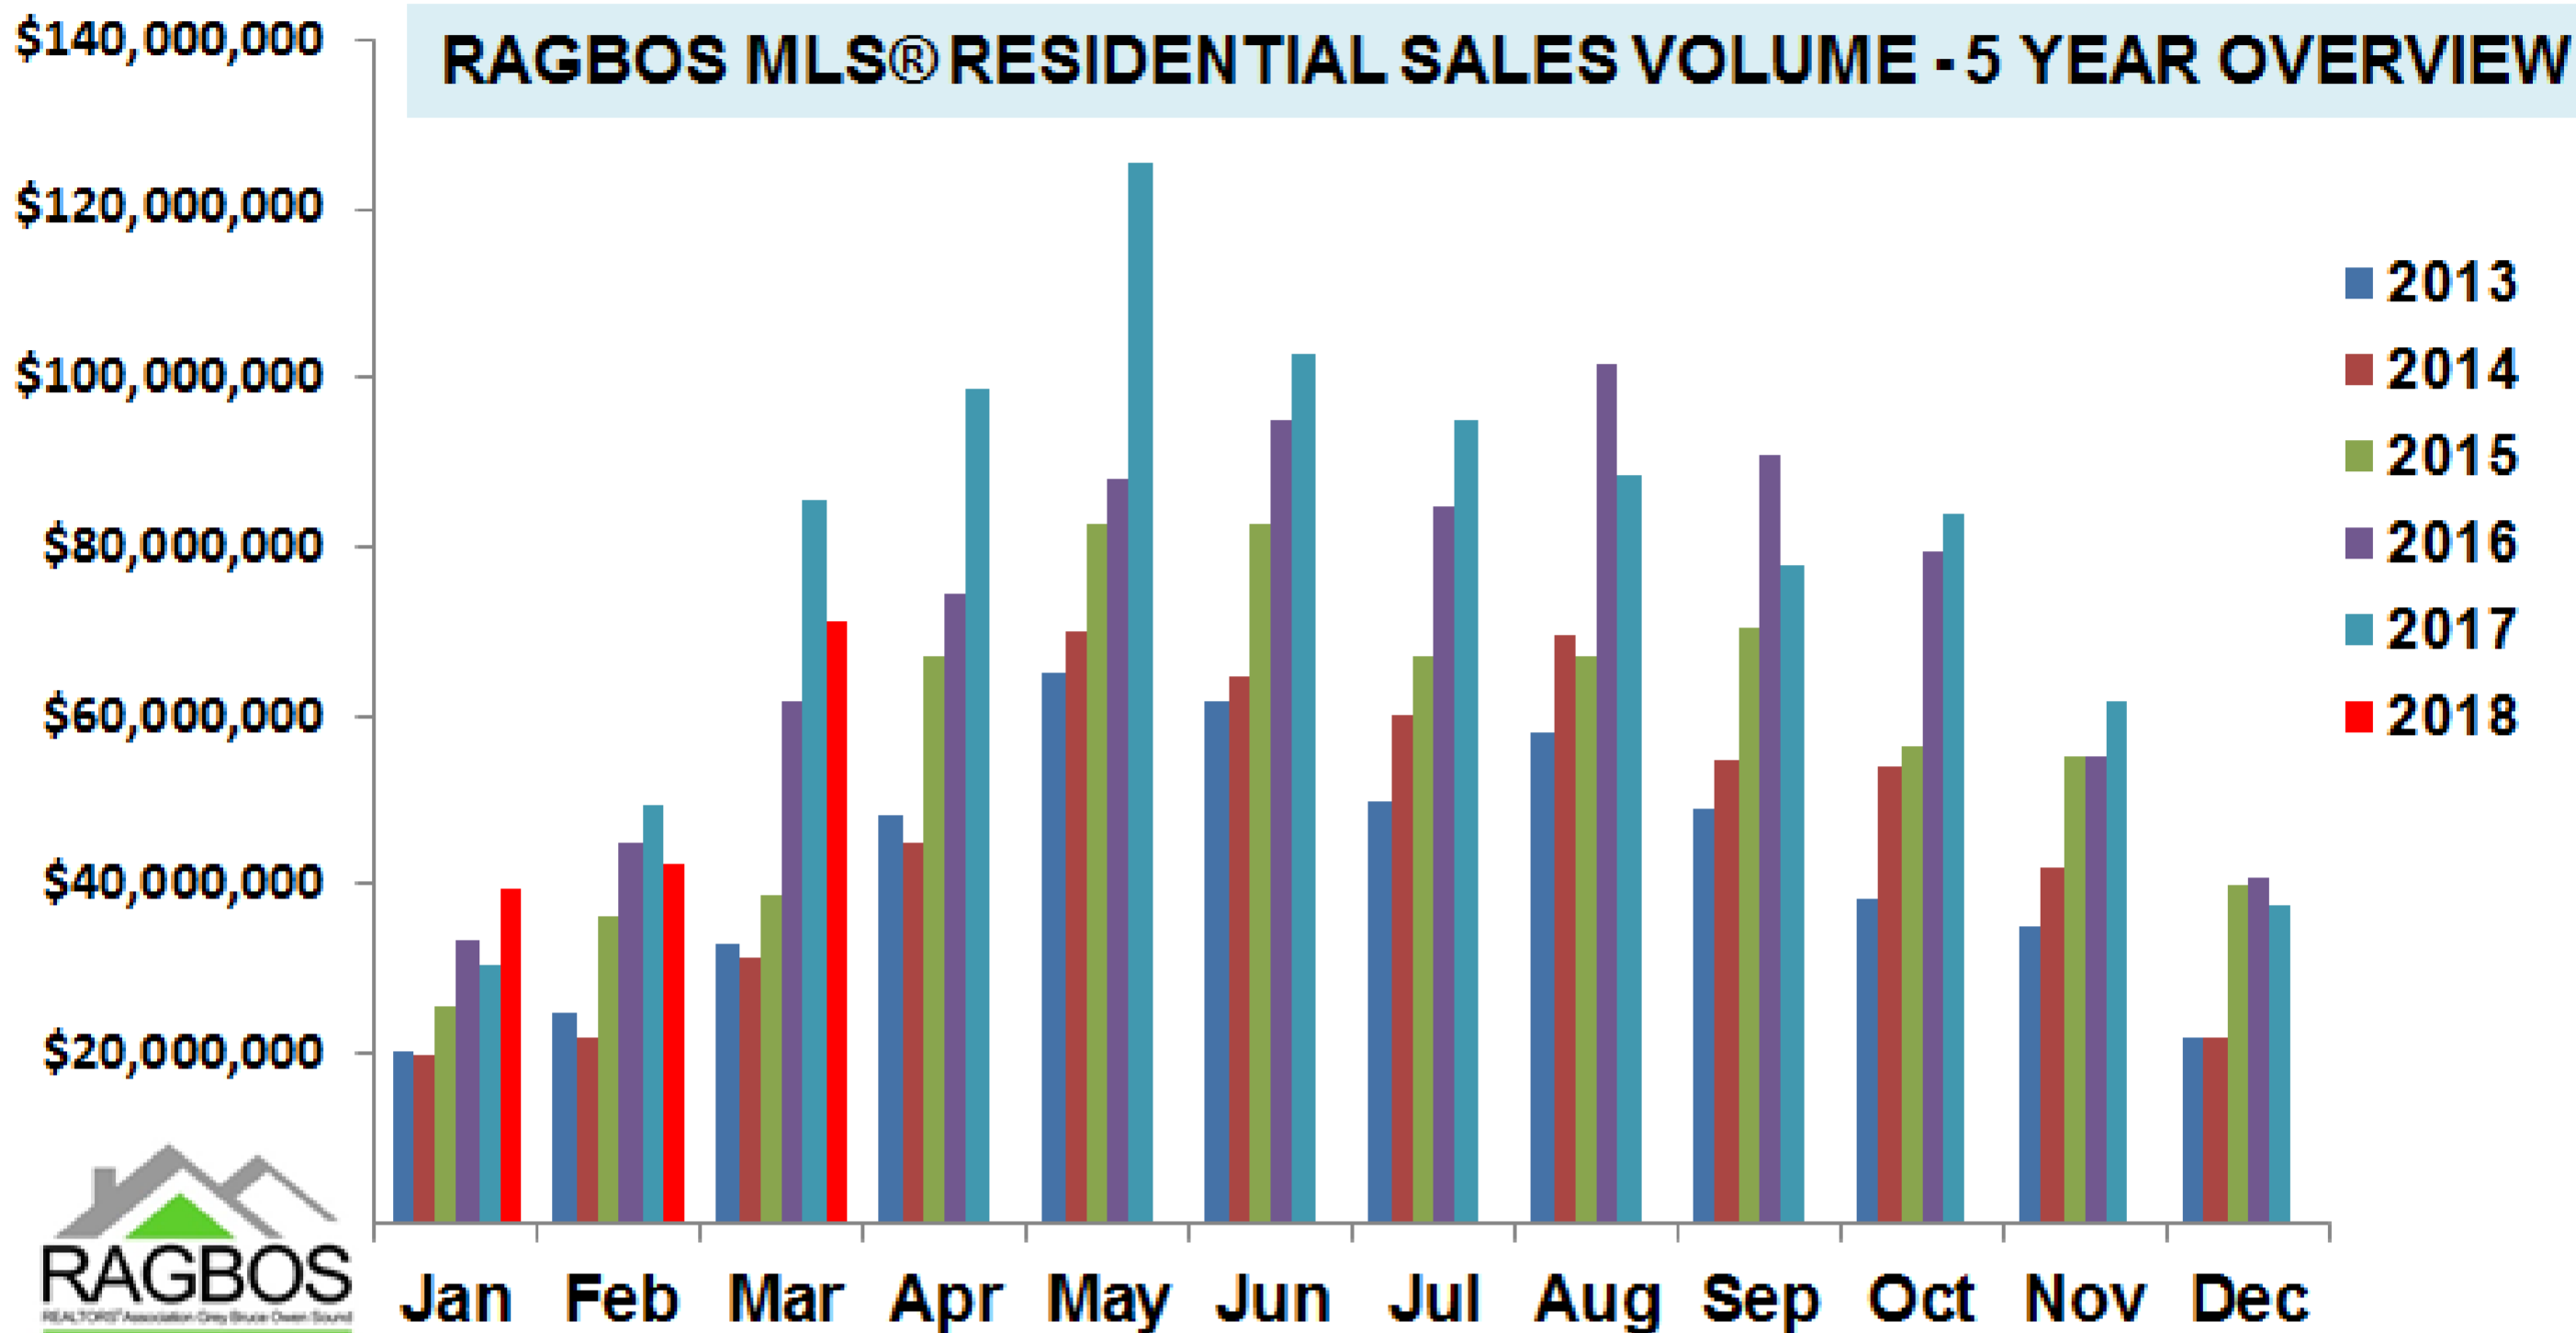

# 5 Year Comparison

## RAGBOS STATS - March 2018

\*\*Please be advised that the data collection methodology for statistics in our releases has changed (as of Dec. 2017) and historical revisions to the data have been applied. Data collection for reports prior to December 2017 was based solely on sales & listings from Members of RAGBOS. Data collection is now currently based on sales and listings in the Grey Bruce Owen Sound (and part of Wellington) regions and incorporates any historical revisions. This provides a more accurate representation of market trends in the region. Stats are reliable but not guaranteed.