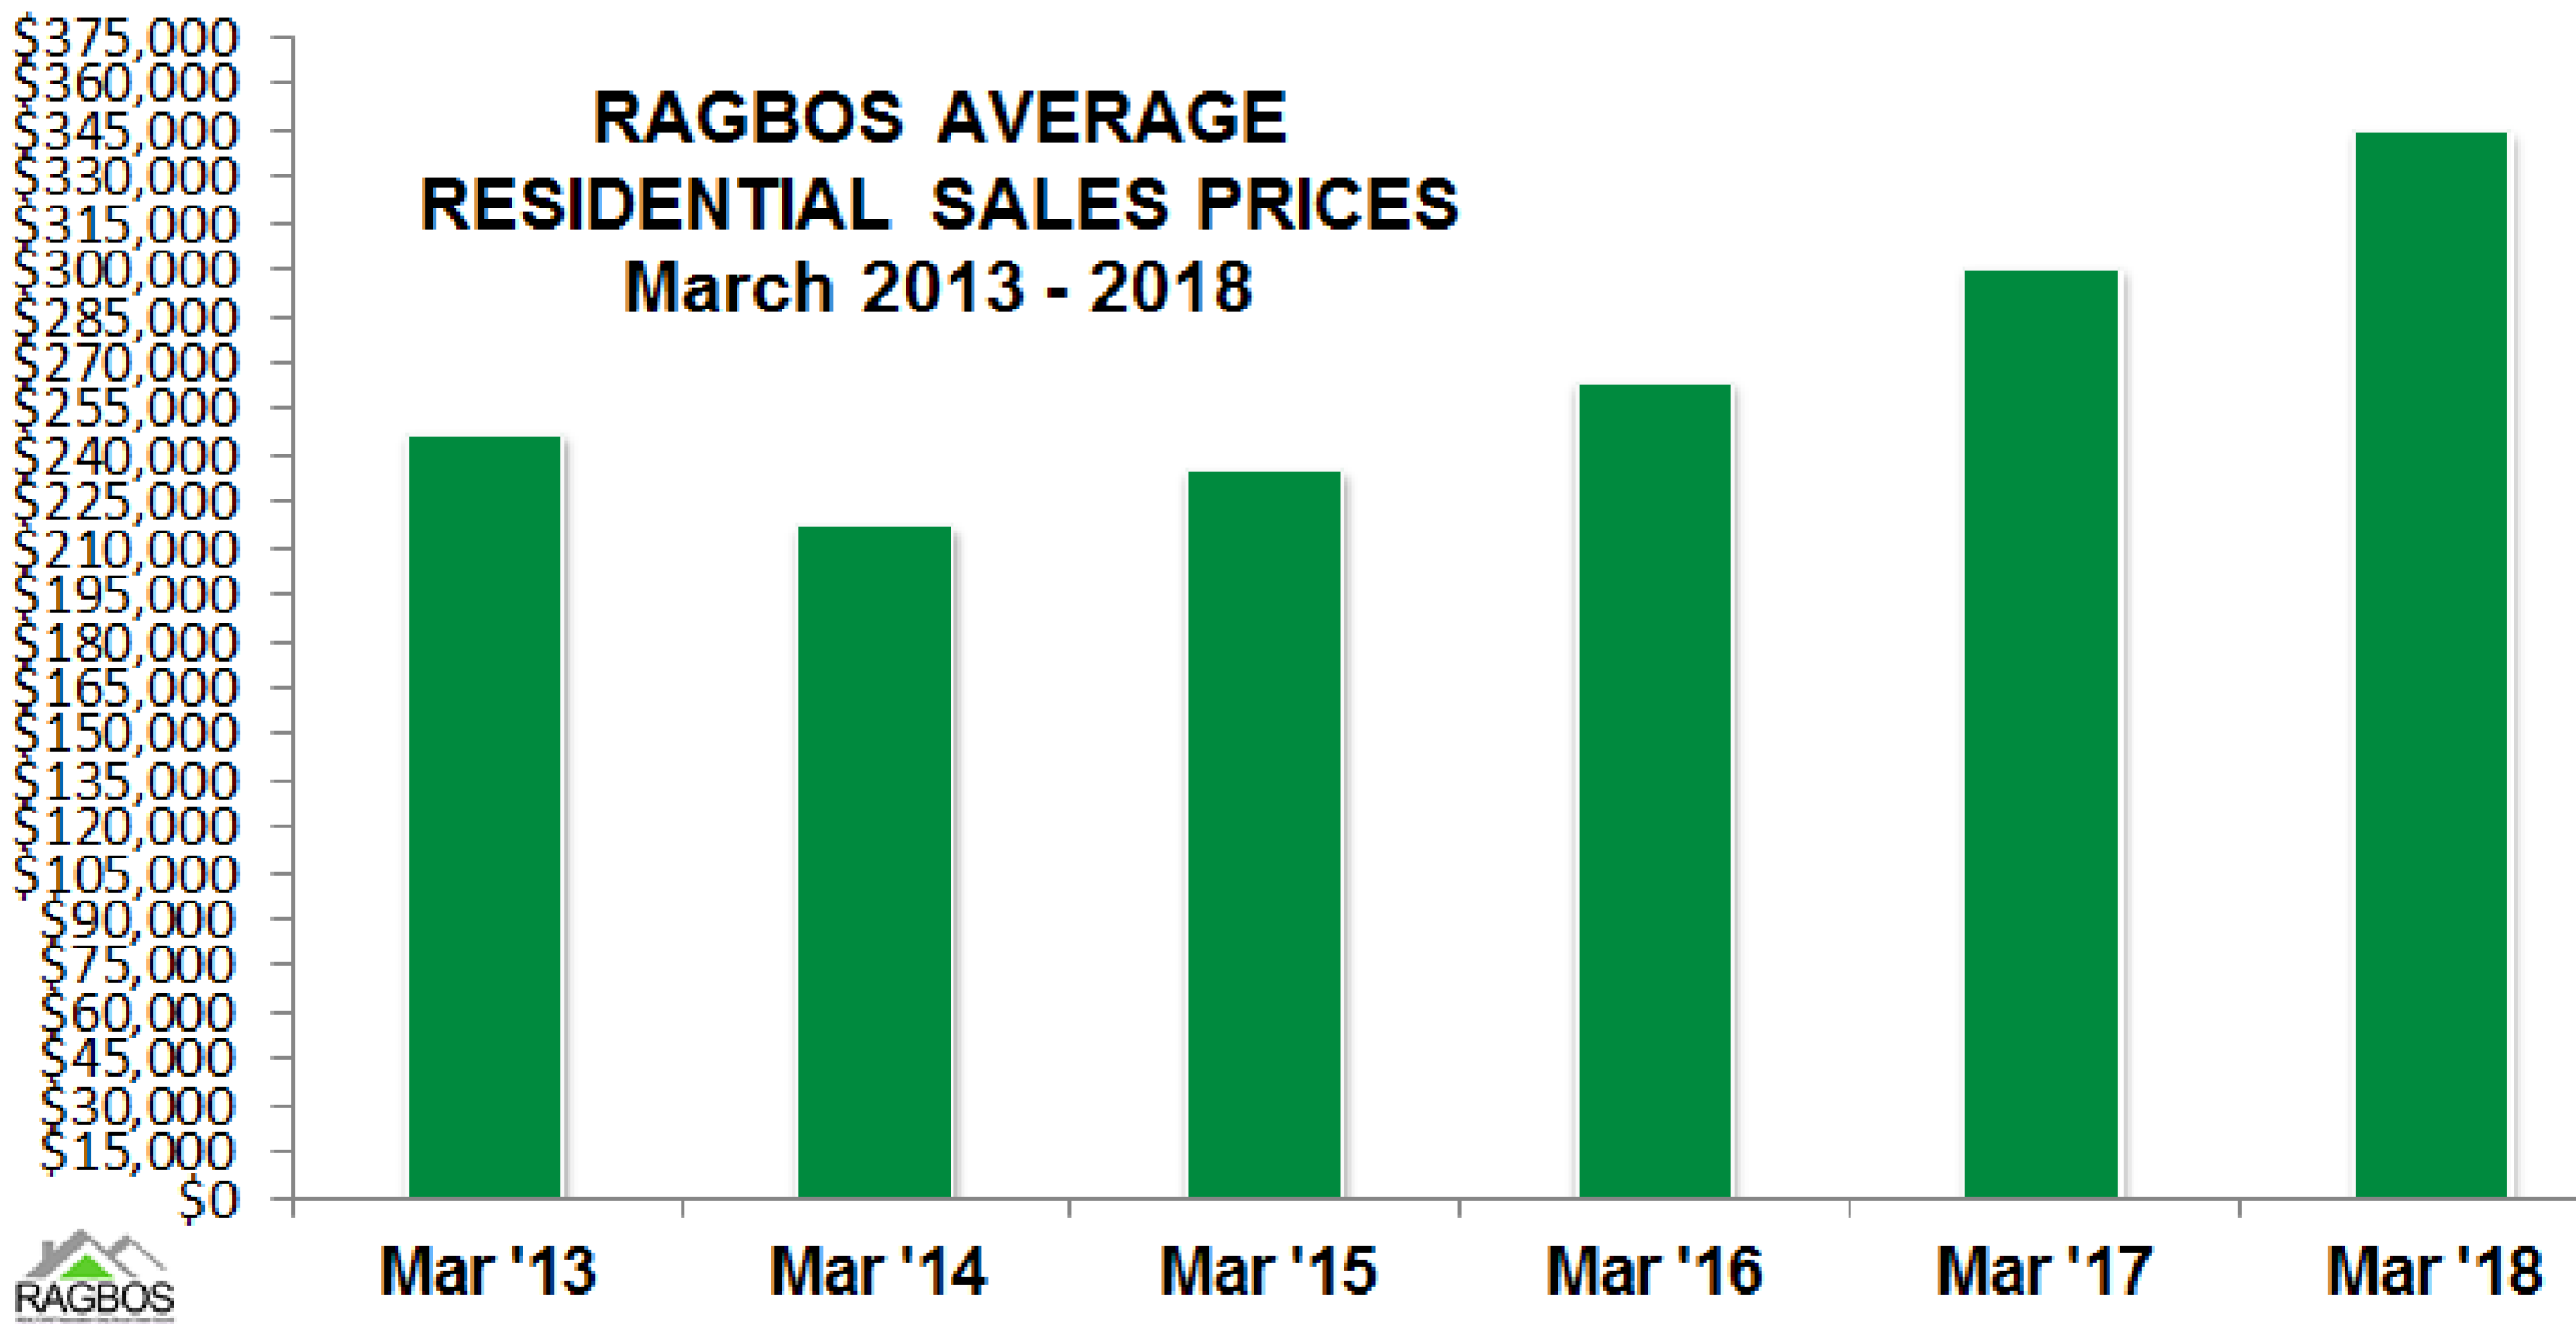

## RAGBOS STATS - March 2018

\*\*Please be advised that the data collection methodology for statistics in our releases has changed (as of Dec. 2017) and historical revisions to the data have been applied. Data collection for reports prior to December 2017 was based solely on sales & listings from Members of RAGBOS. Data collection is now currently based on sales and listings in the Grey Bruce Owen Sound (and part of Wellington) regions and incorporates any historical revisions. This provides a more accurate representation of market trends in the region. Stats are reliable but not guaranteed.