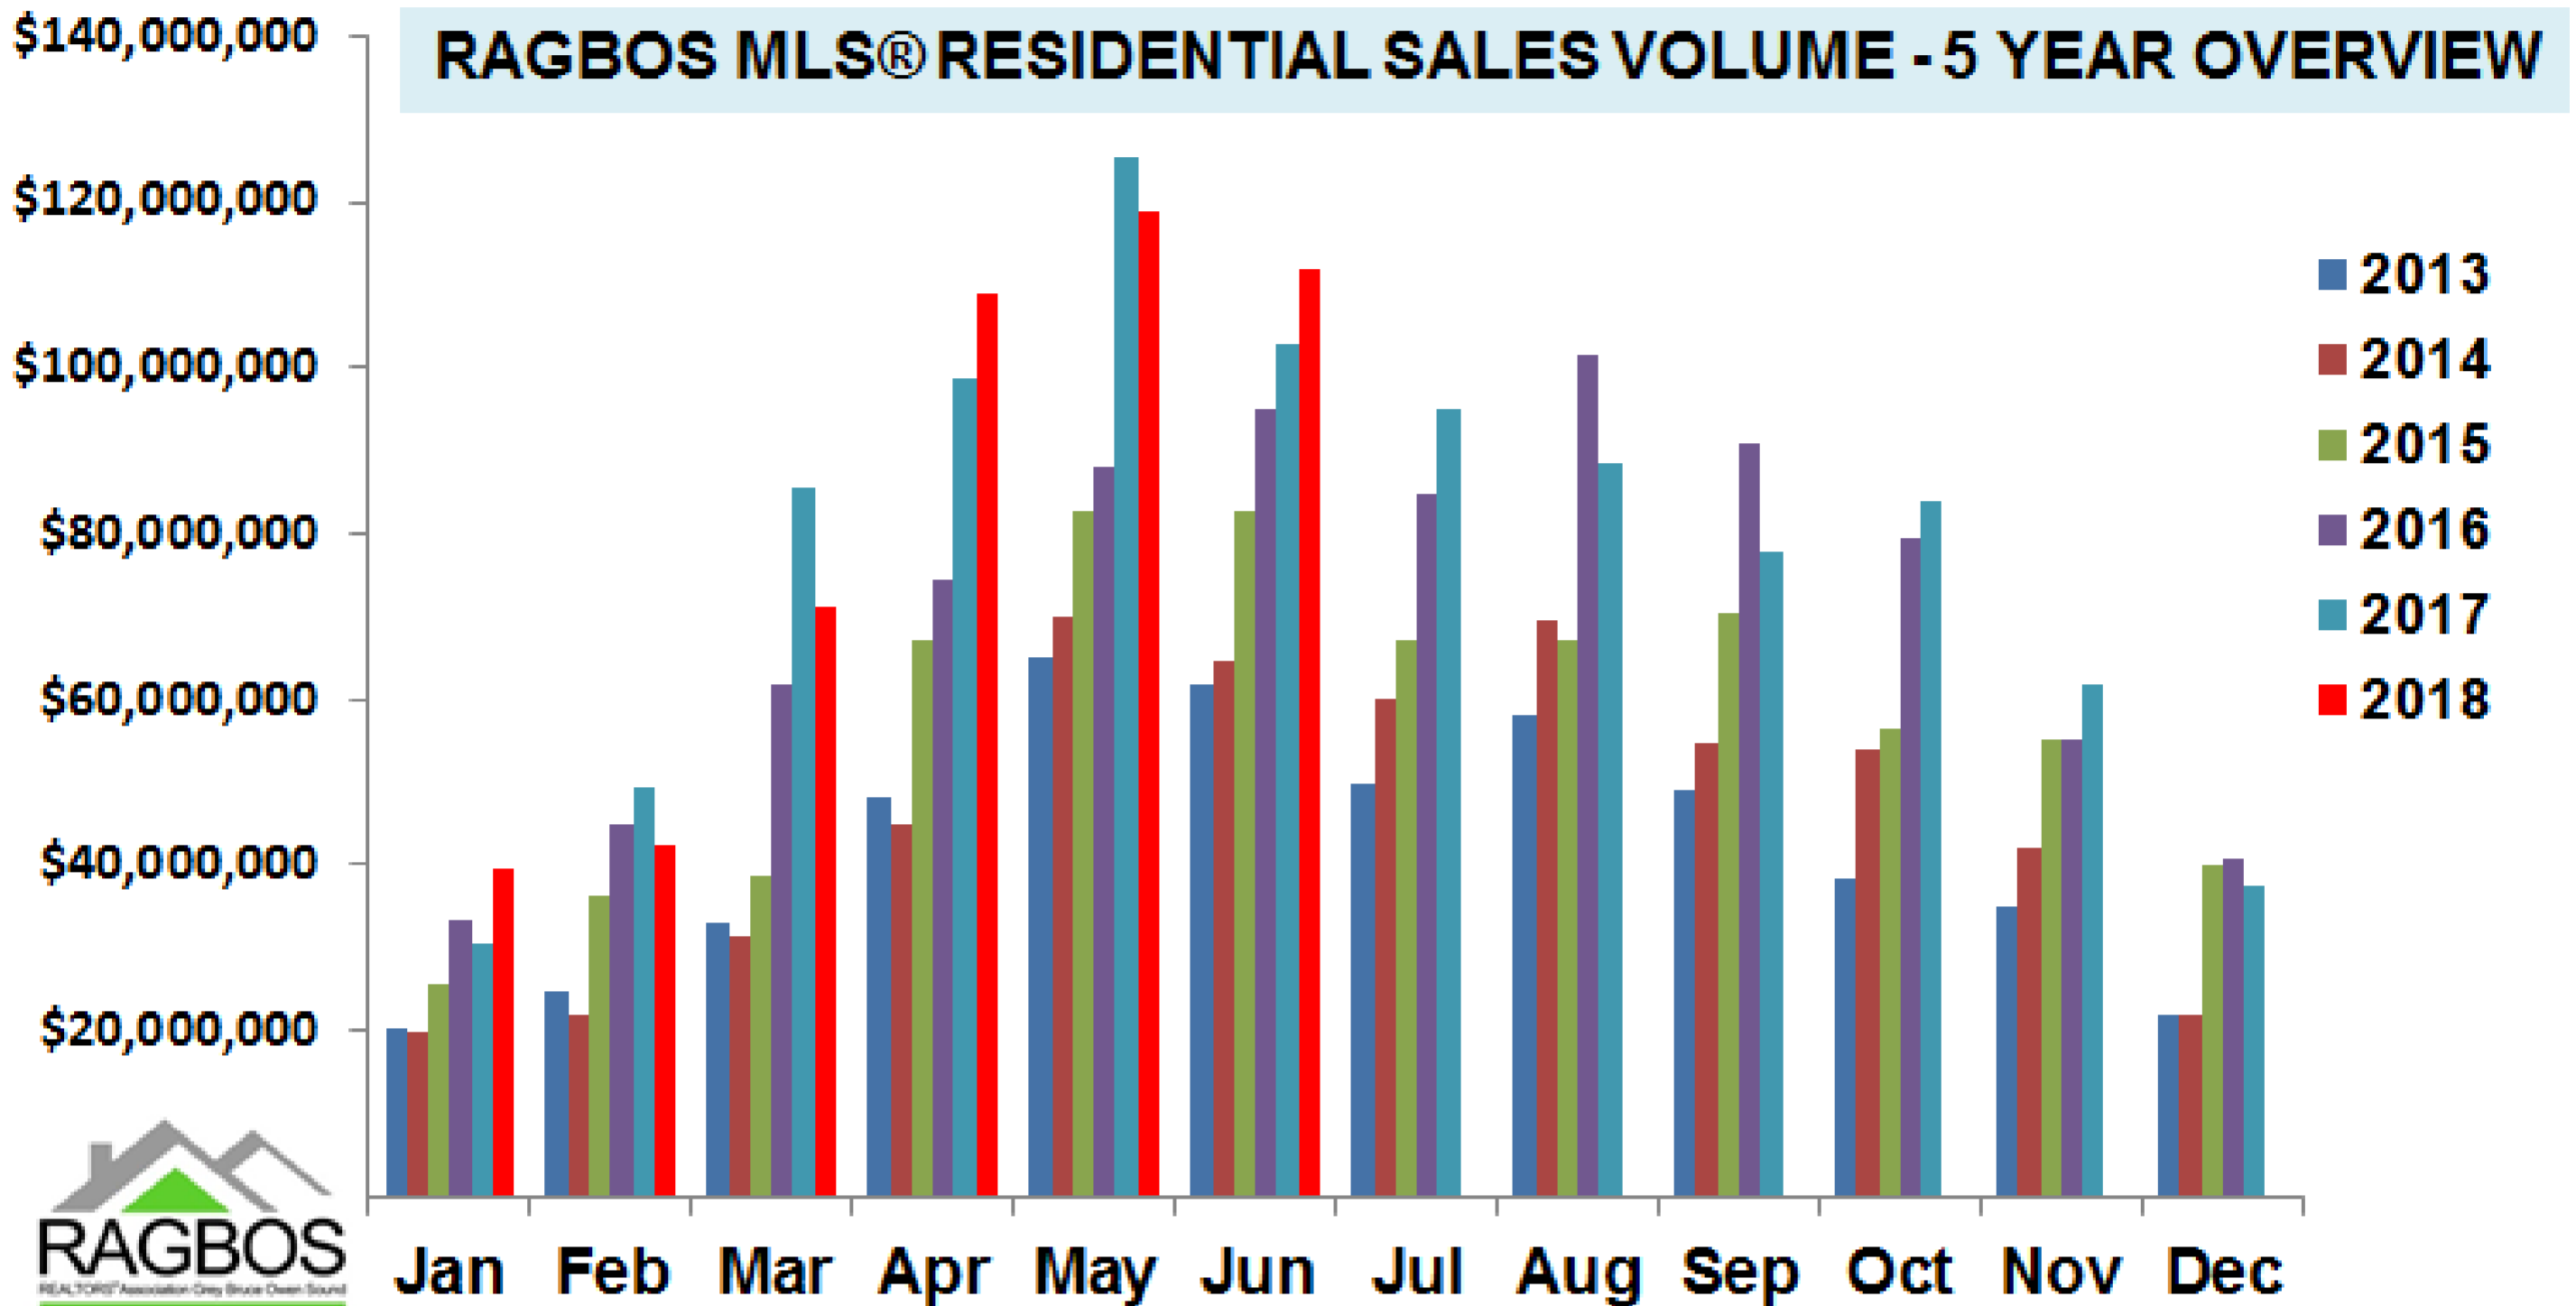

# 5 Year Comparison

## RAGBOS STATS - JUNE 2018

\*\*Please be advised that the data collection methodology for statistics in our releases has changed (as of Dec. 2017) and historical revisions to the data have been applied. Data collection for reports prior to December 2017 was based solely on sales & listings from Members of RAGBOS. Data collection is now currently based on sales and listings in the Grey Bruce Owen Sound (and part of Wellington) regions and incorporates any historical revisions. This provides a more accurate representation of market trends in the region. Stats are reliable but not guaranteed.