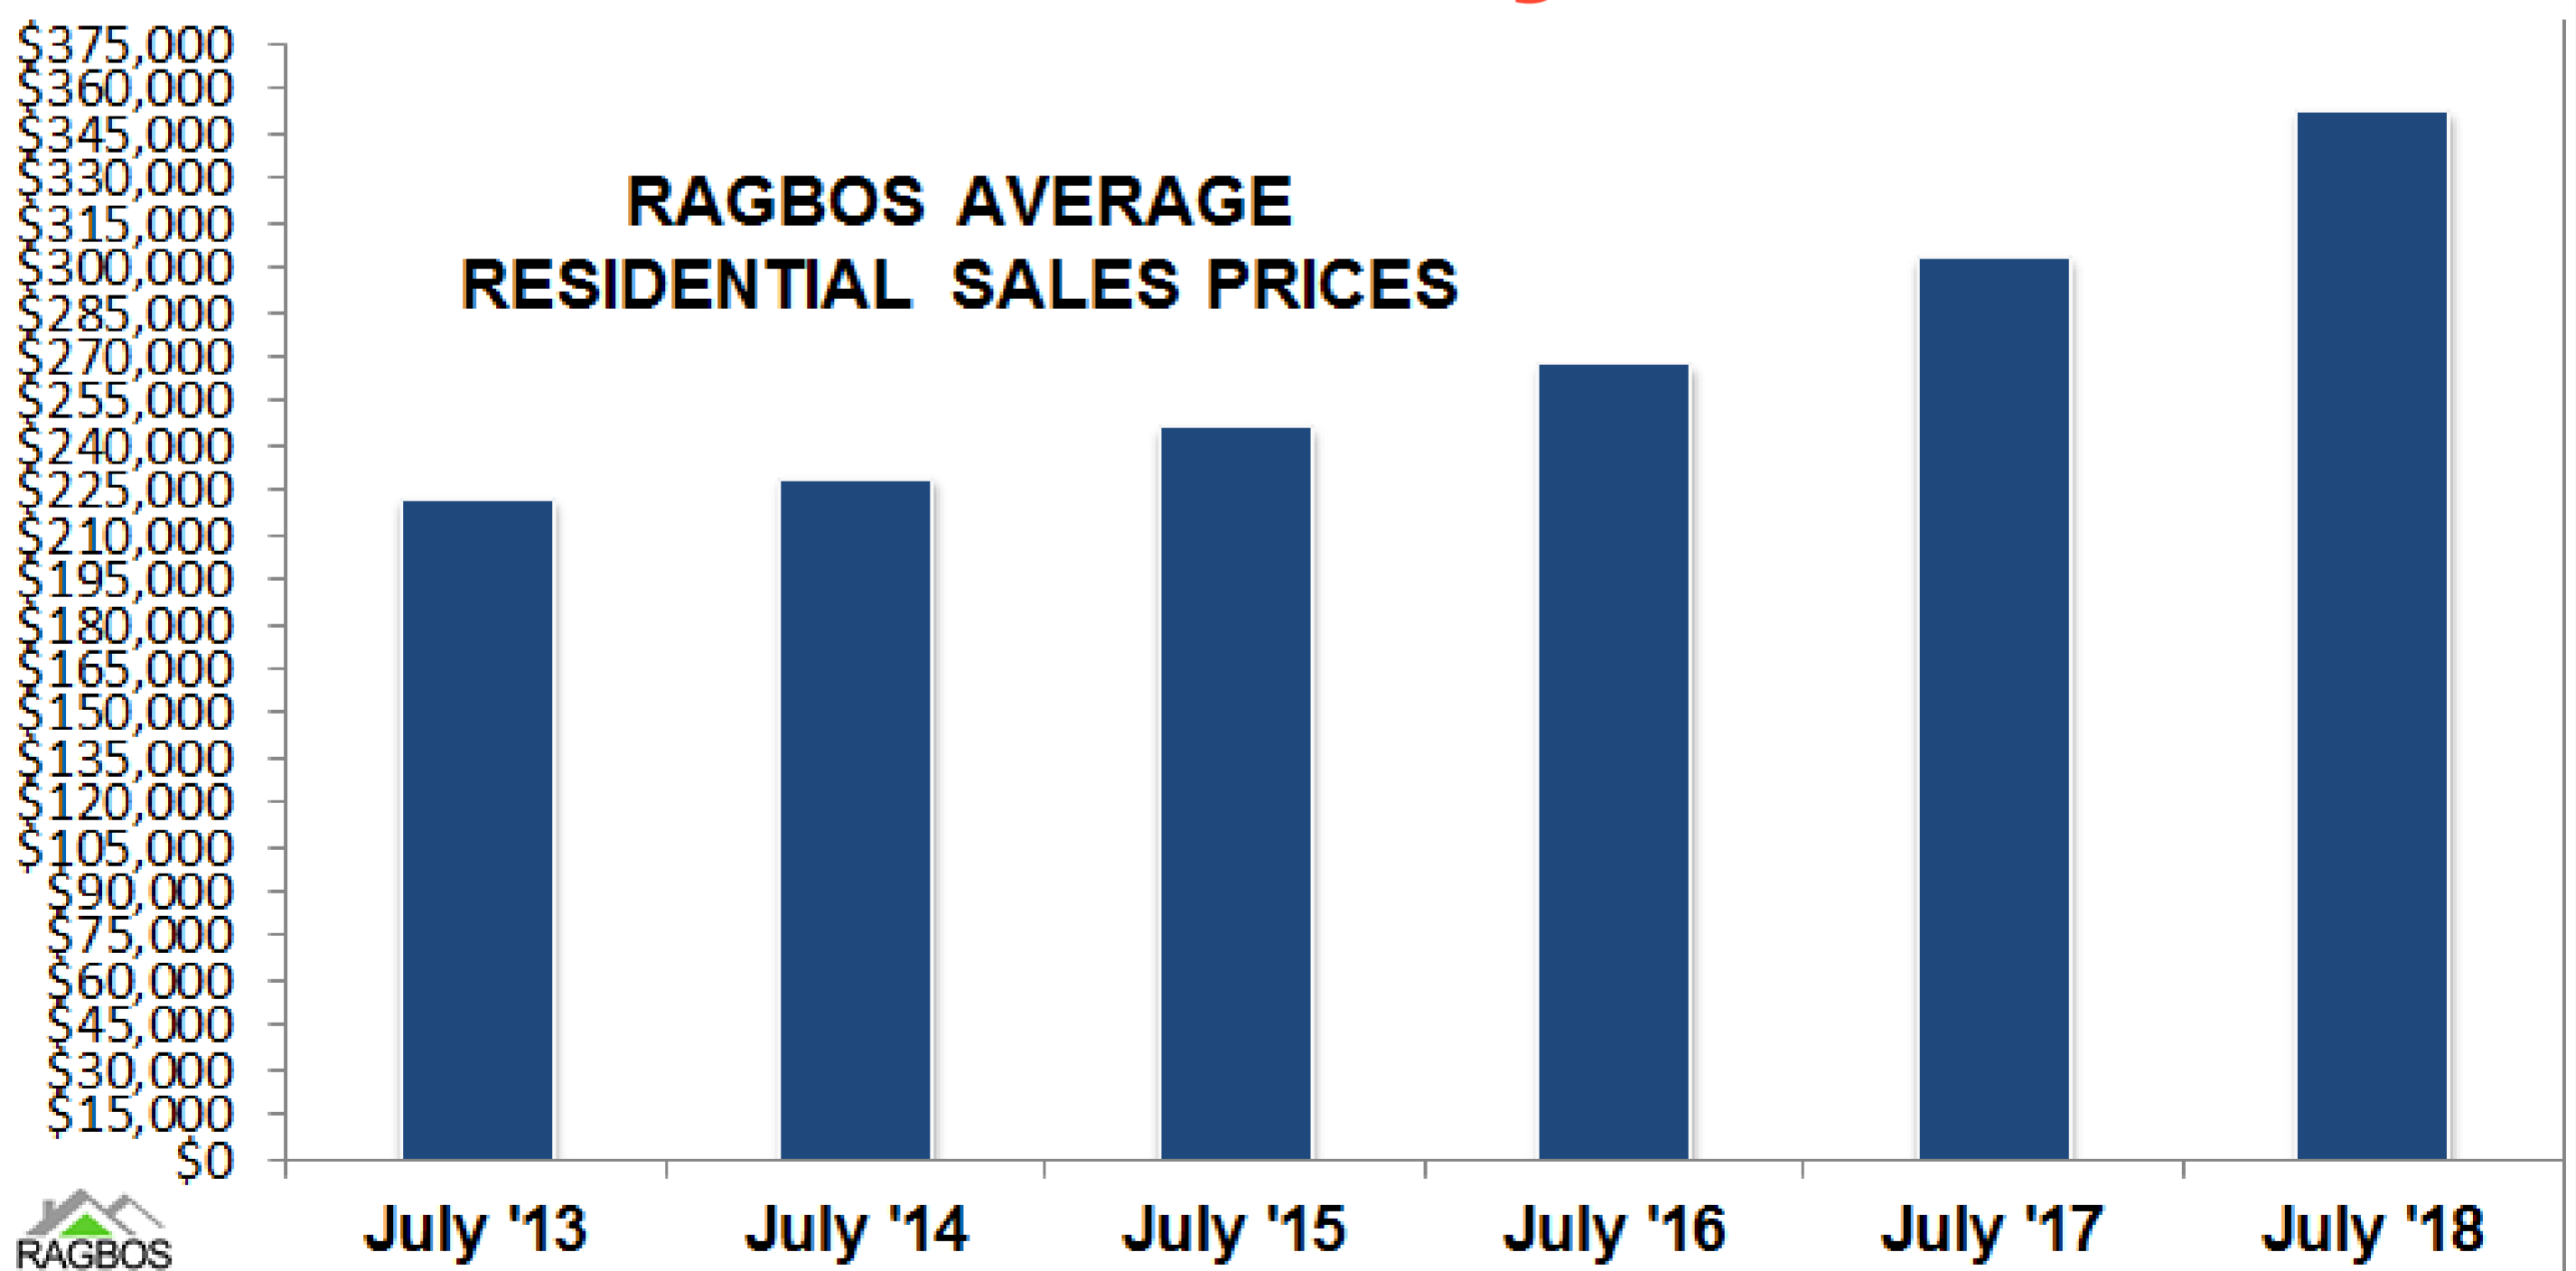

REALTORS® Association Grey Bruce Owen Sound

5 Year Comparison

RAGBOS STATS - JULY 2018

**Please be advised that the data collection methodology for statistics in our releases has changed (as of Dec. 2017) and historical revisions to the data have been applied. Data collection for reports prior to December 2017 was based solely on sales & listings from Members of RAGBOS. Data collection is now currently based on sales and listings in the Grey Bruce Owen Sound (and part of Wellington) regions and incorporates any historical revisions. This provides a more accurate representation of market trends in the region. Stats are reliable but not guaranteed.