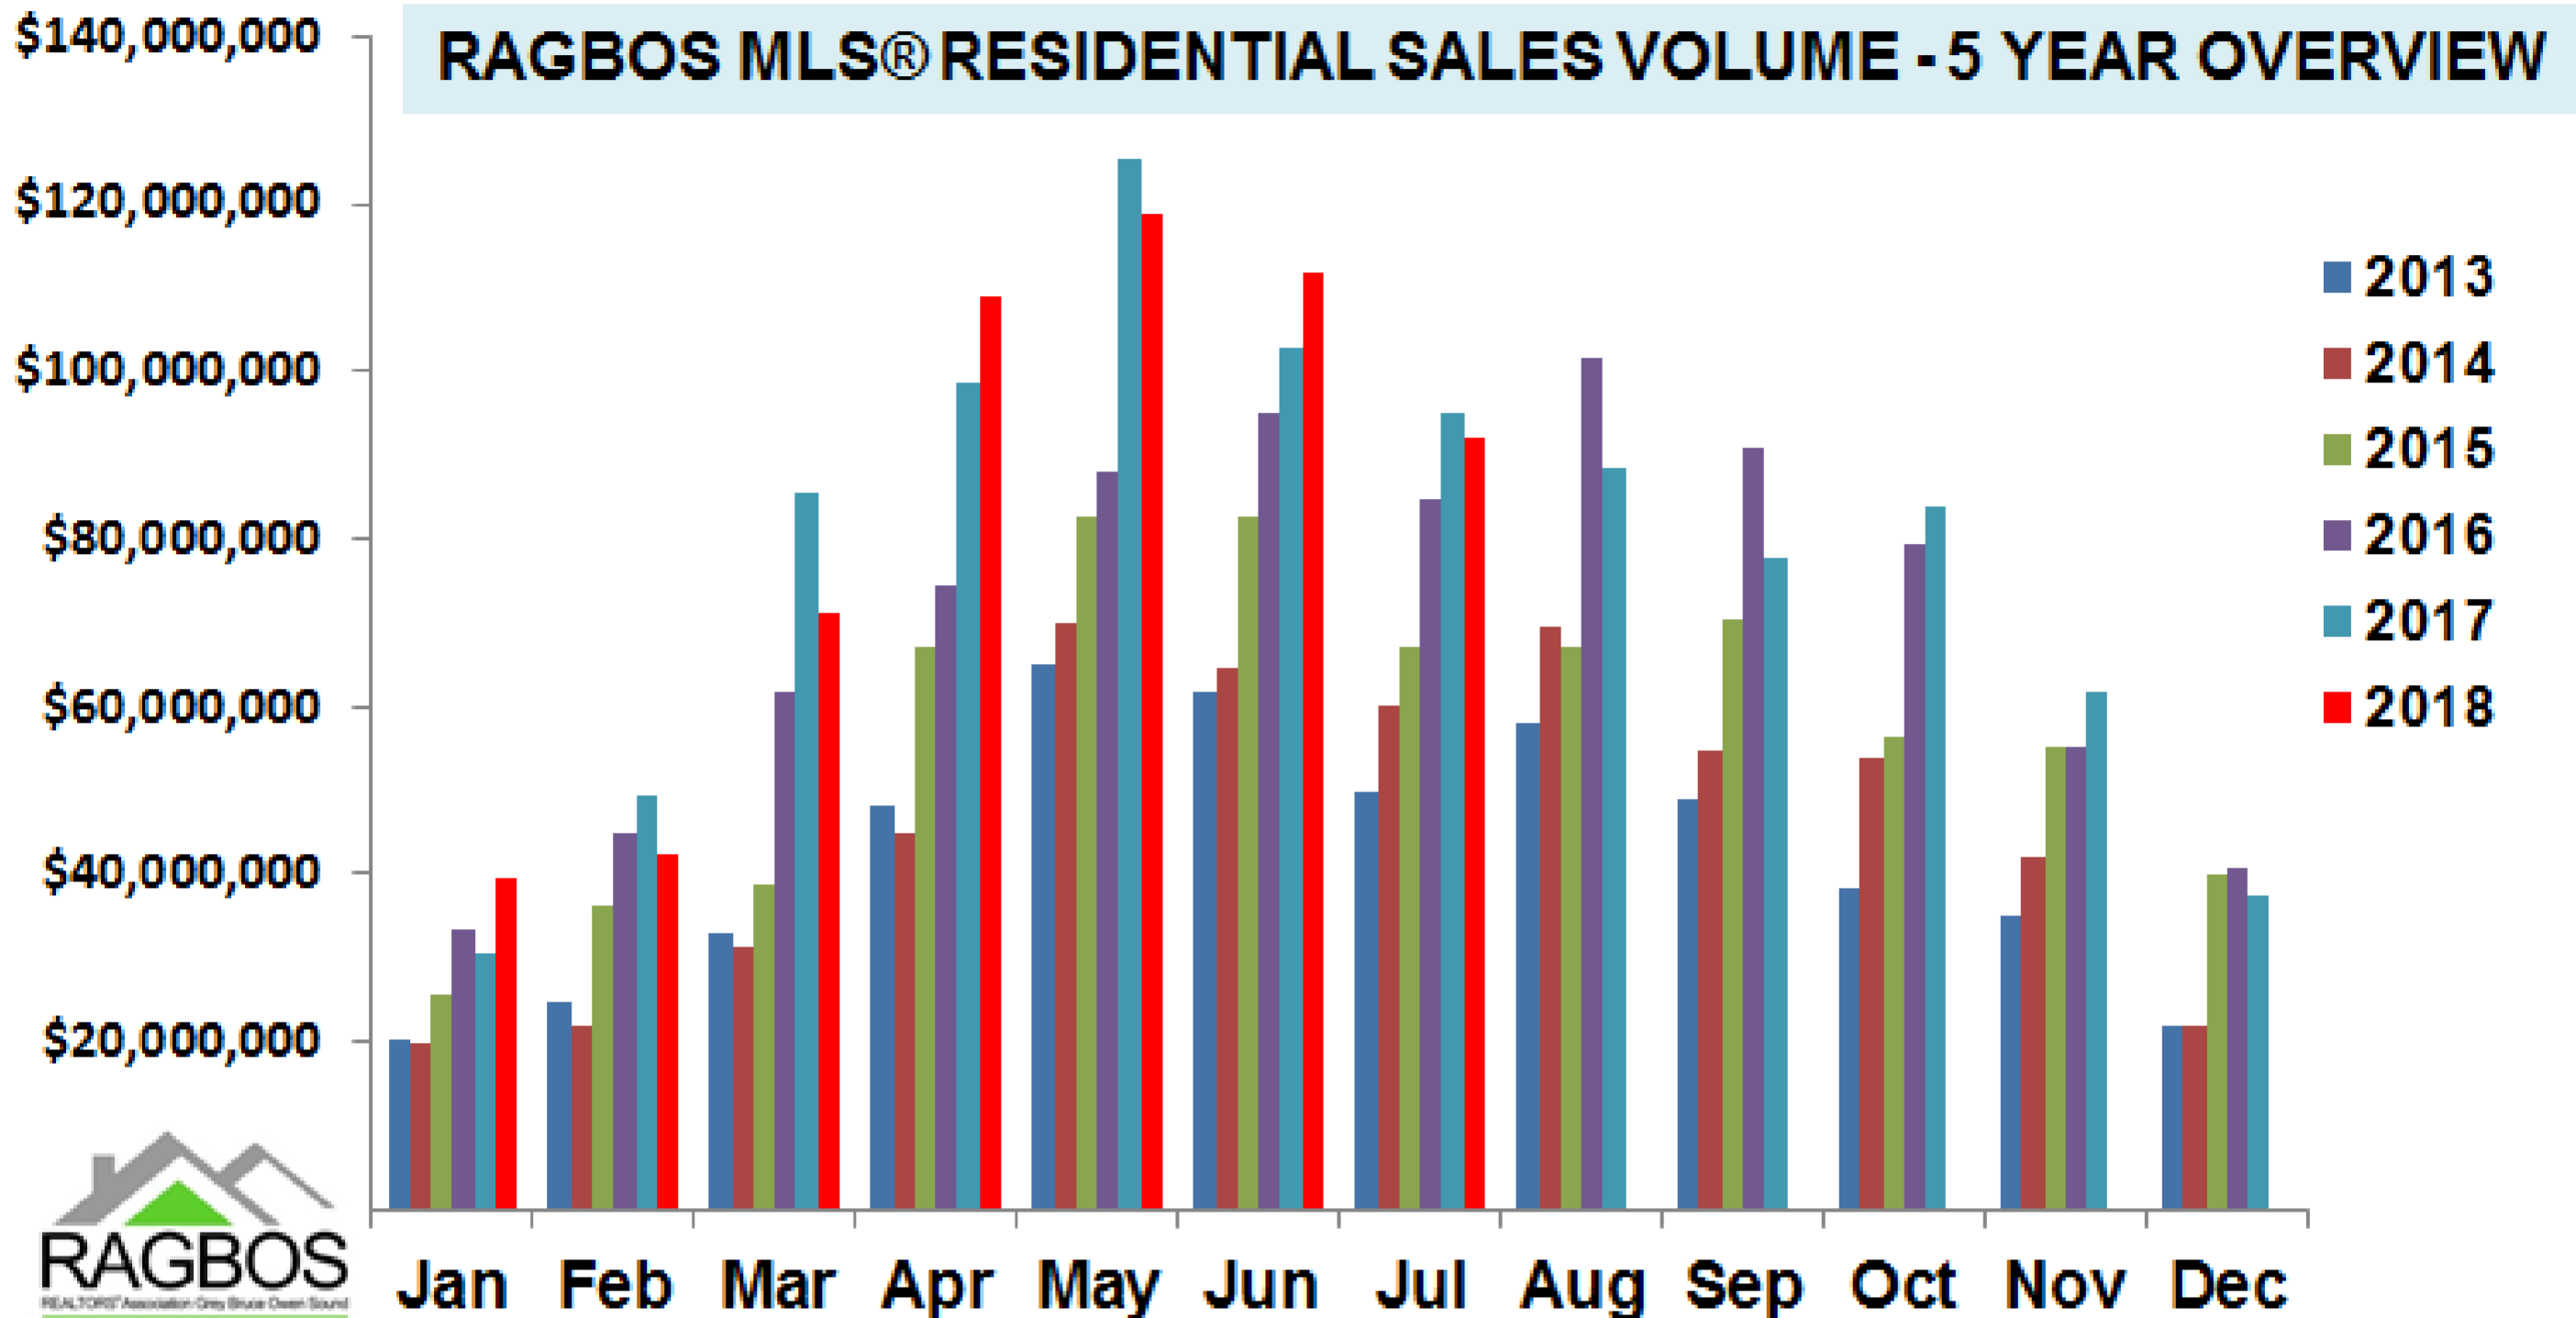

REALTORS® Association Grey Bruce Owen Sound

5 Year Comparison

RAGBOS STATS - JULY 2018

**Please be advised that the data collection methodology for statistics in our releases has changed (as of Dec. 2017) and historical revisions to the data have been applied. Data collection for reports prior to December 2017 was based solely on sales & listings from Members of RAGBOS. Data collection is now currently based on sales and listings in the Grey Bruce Owen Sound (and part of Wellington) regions and incorporates any historical revisions. This provides a more accurate representation of market trends in the region. Stats are reliable but not guaranteed.