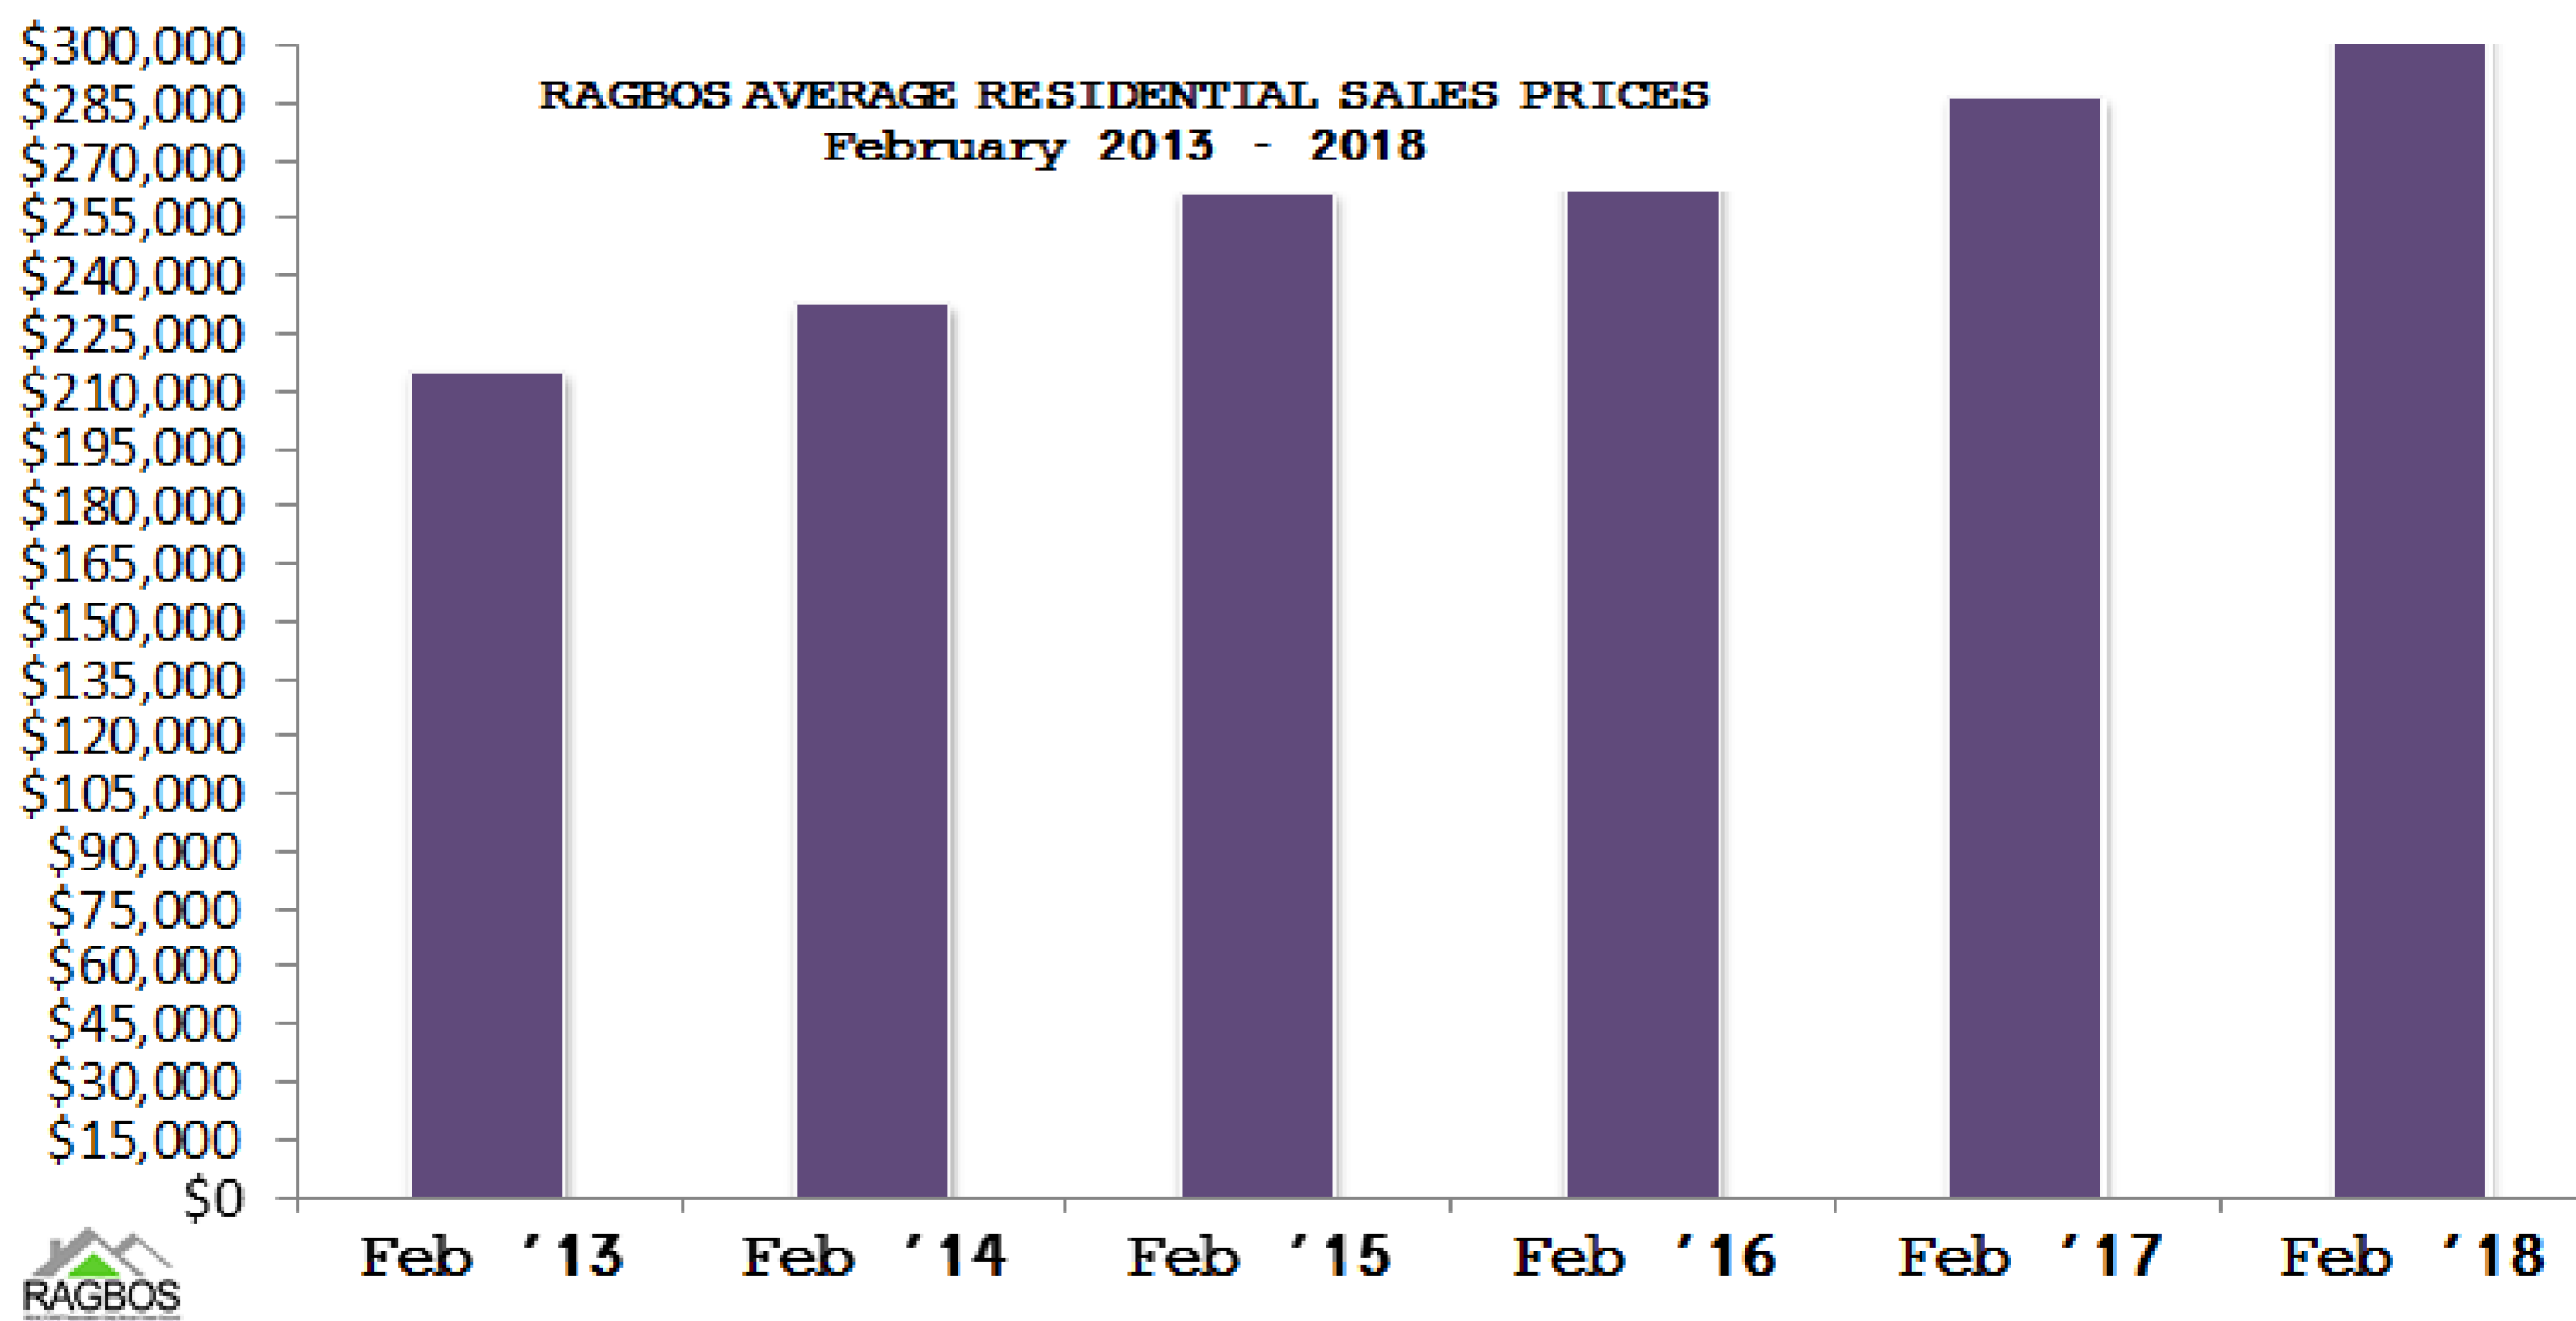

REALTORS® Association Grey Bruce Owen Sound

5 Year Comparison

RAGBOS STATS - February 2018

**Please be advised that the data collection methodology for statistics in our releases has changed (as of Dec. 2017) and historical revisions to the data have been applied. Data collection for reports prior to December 2017 was based solely on sales & listings from Members of RAGBOS. Data collection is now currently based on sales and listings in the Grey Bruce Owen Sound (and part of Wellington) regions and incorporates any historical revisions. This provides a more accurate representation of market trends in the region. Stats are reliable but not guaranteed.