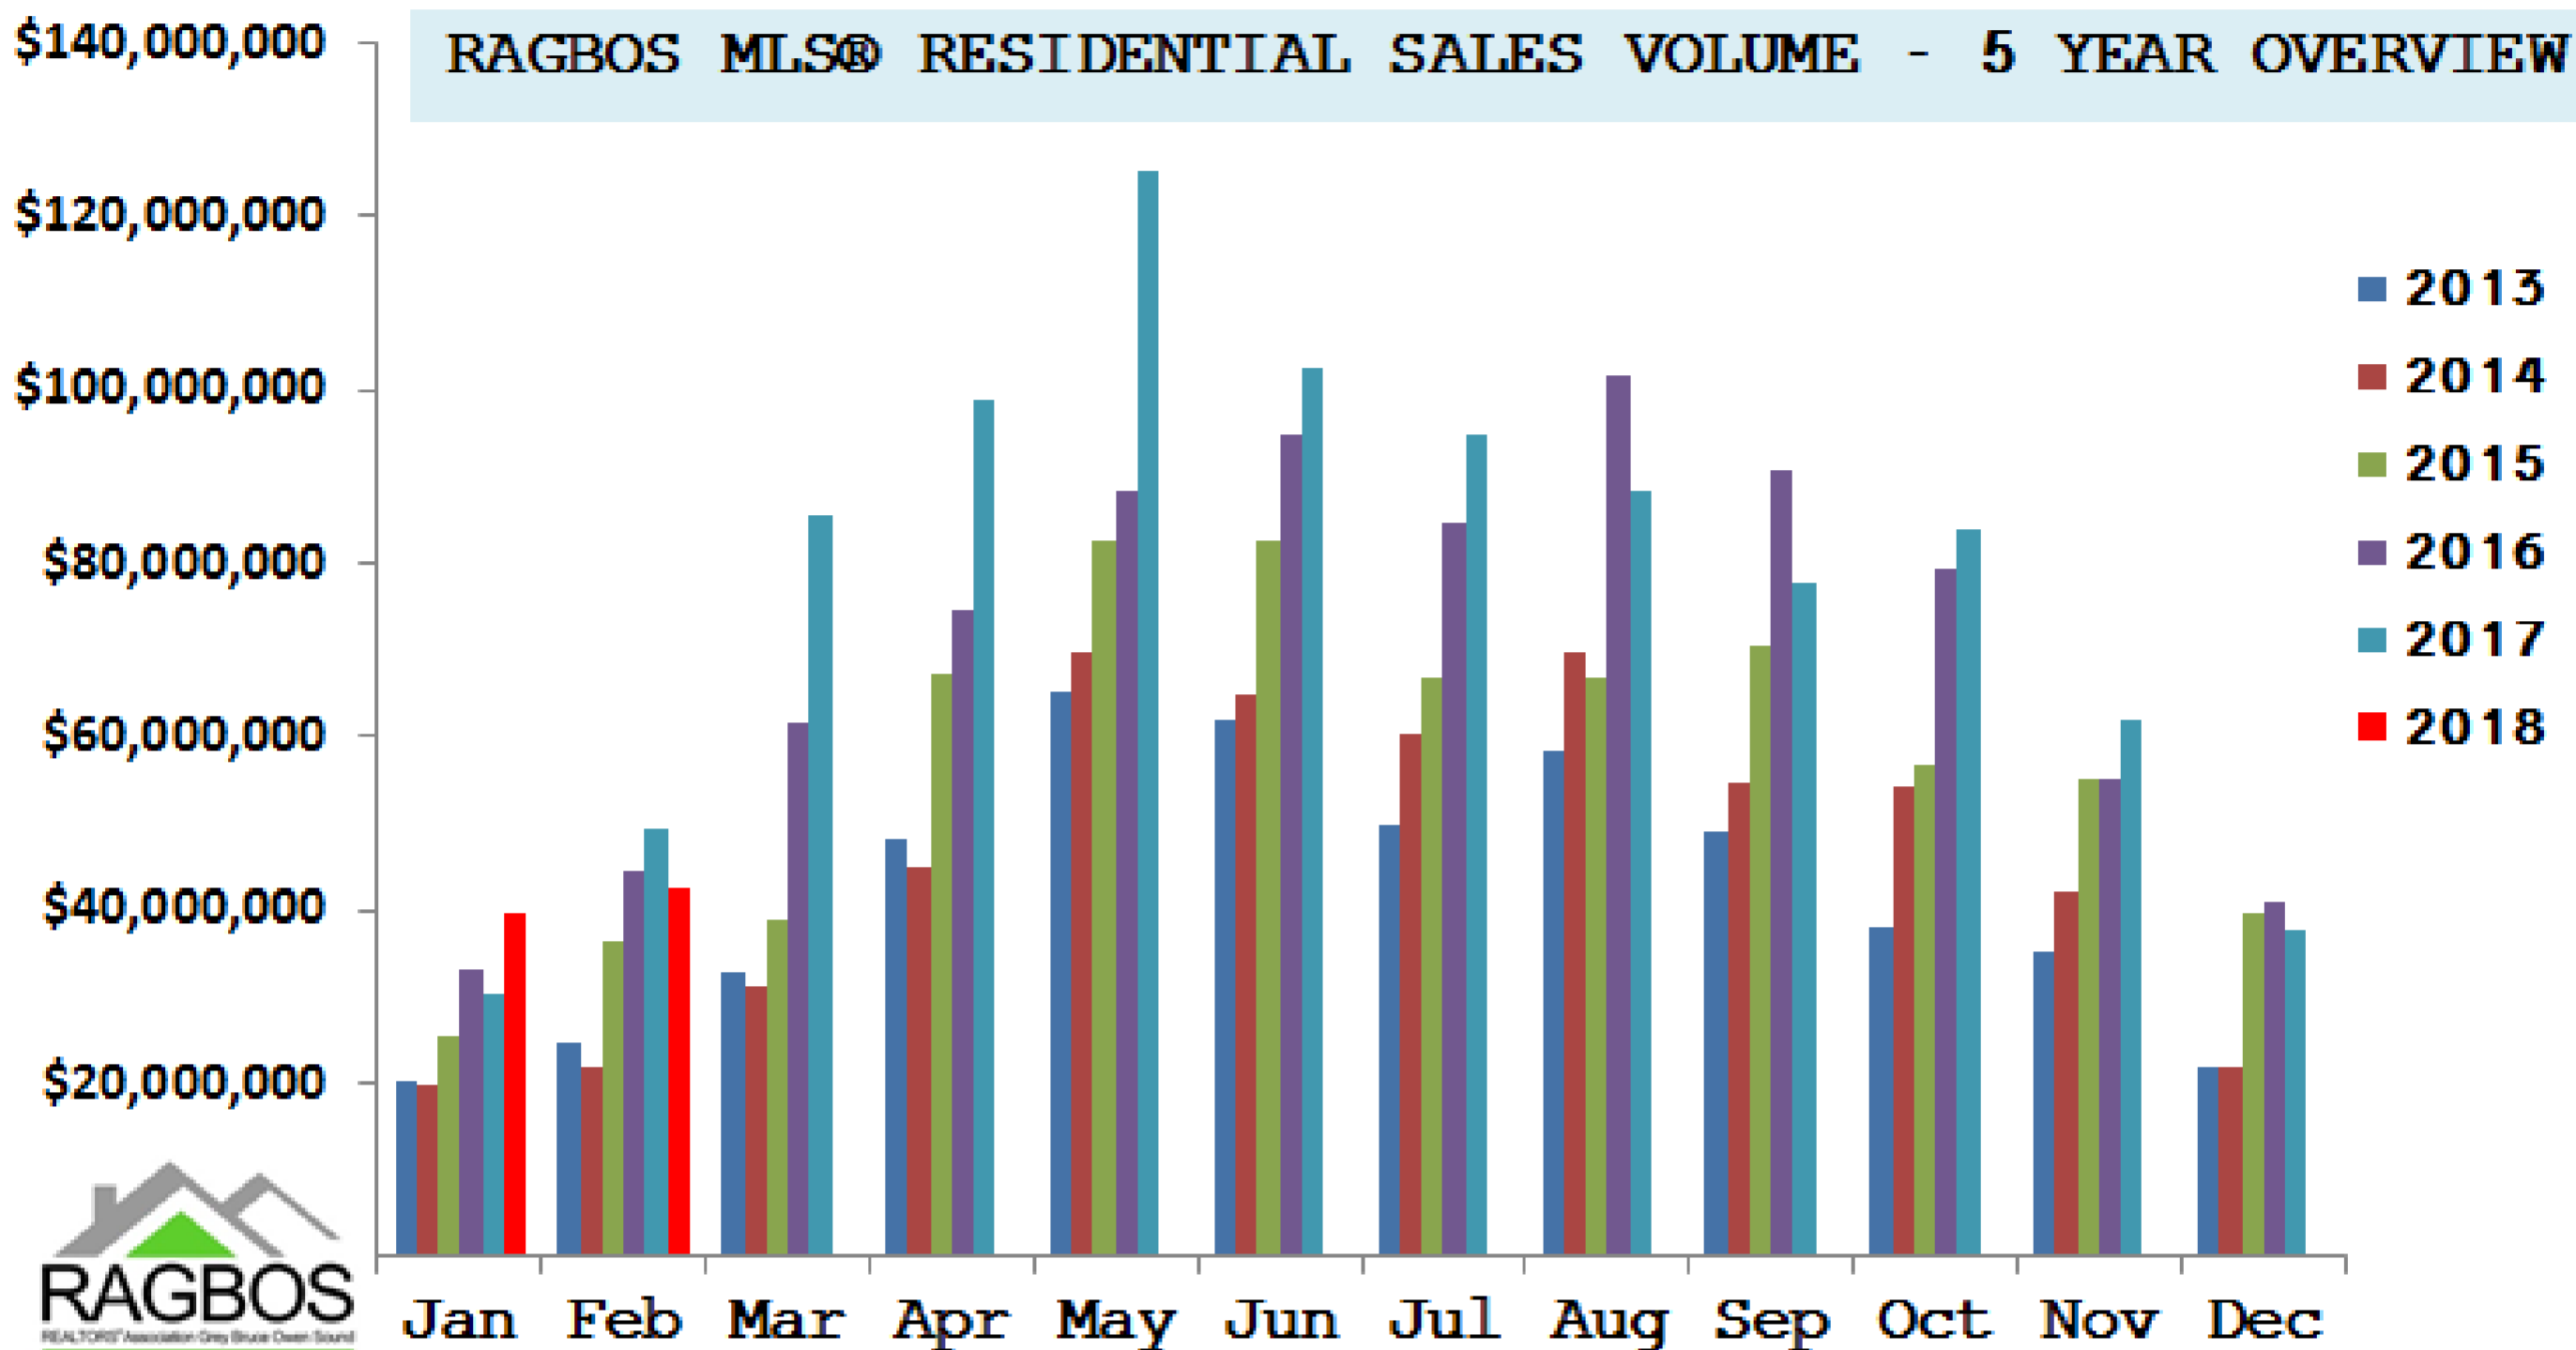

REALTORS® Association Grey Bruce Owen Sound

5 Year Comparison

RAGBOS STATS - February 2018

**Please be advised that the data collection methodology for statistics in our releases has changed (as of Dec. 2017) and historical revisions to the data have been applied. Data collection for reports prior to December 2017 was based solely on sales & listings from Members of RAGBOS. Data collection is now currently based on sales and listings in the Grey Bruce Owen Sound (and part of Wellington) regions and incorporates any historical revisions. This provides a more accurate representation of market trends in the region. Stats are reliable but not guaranteed.