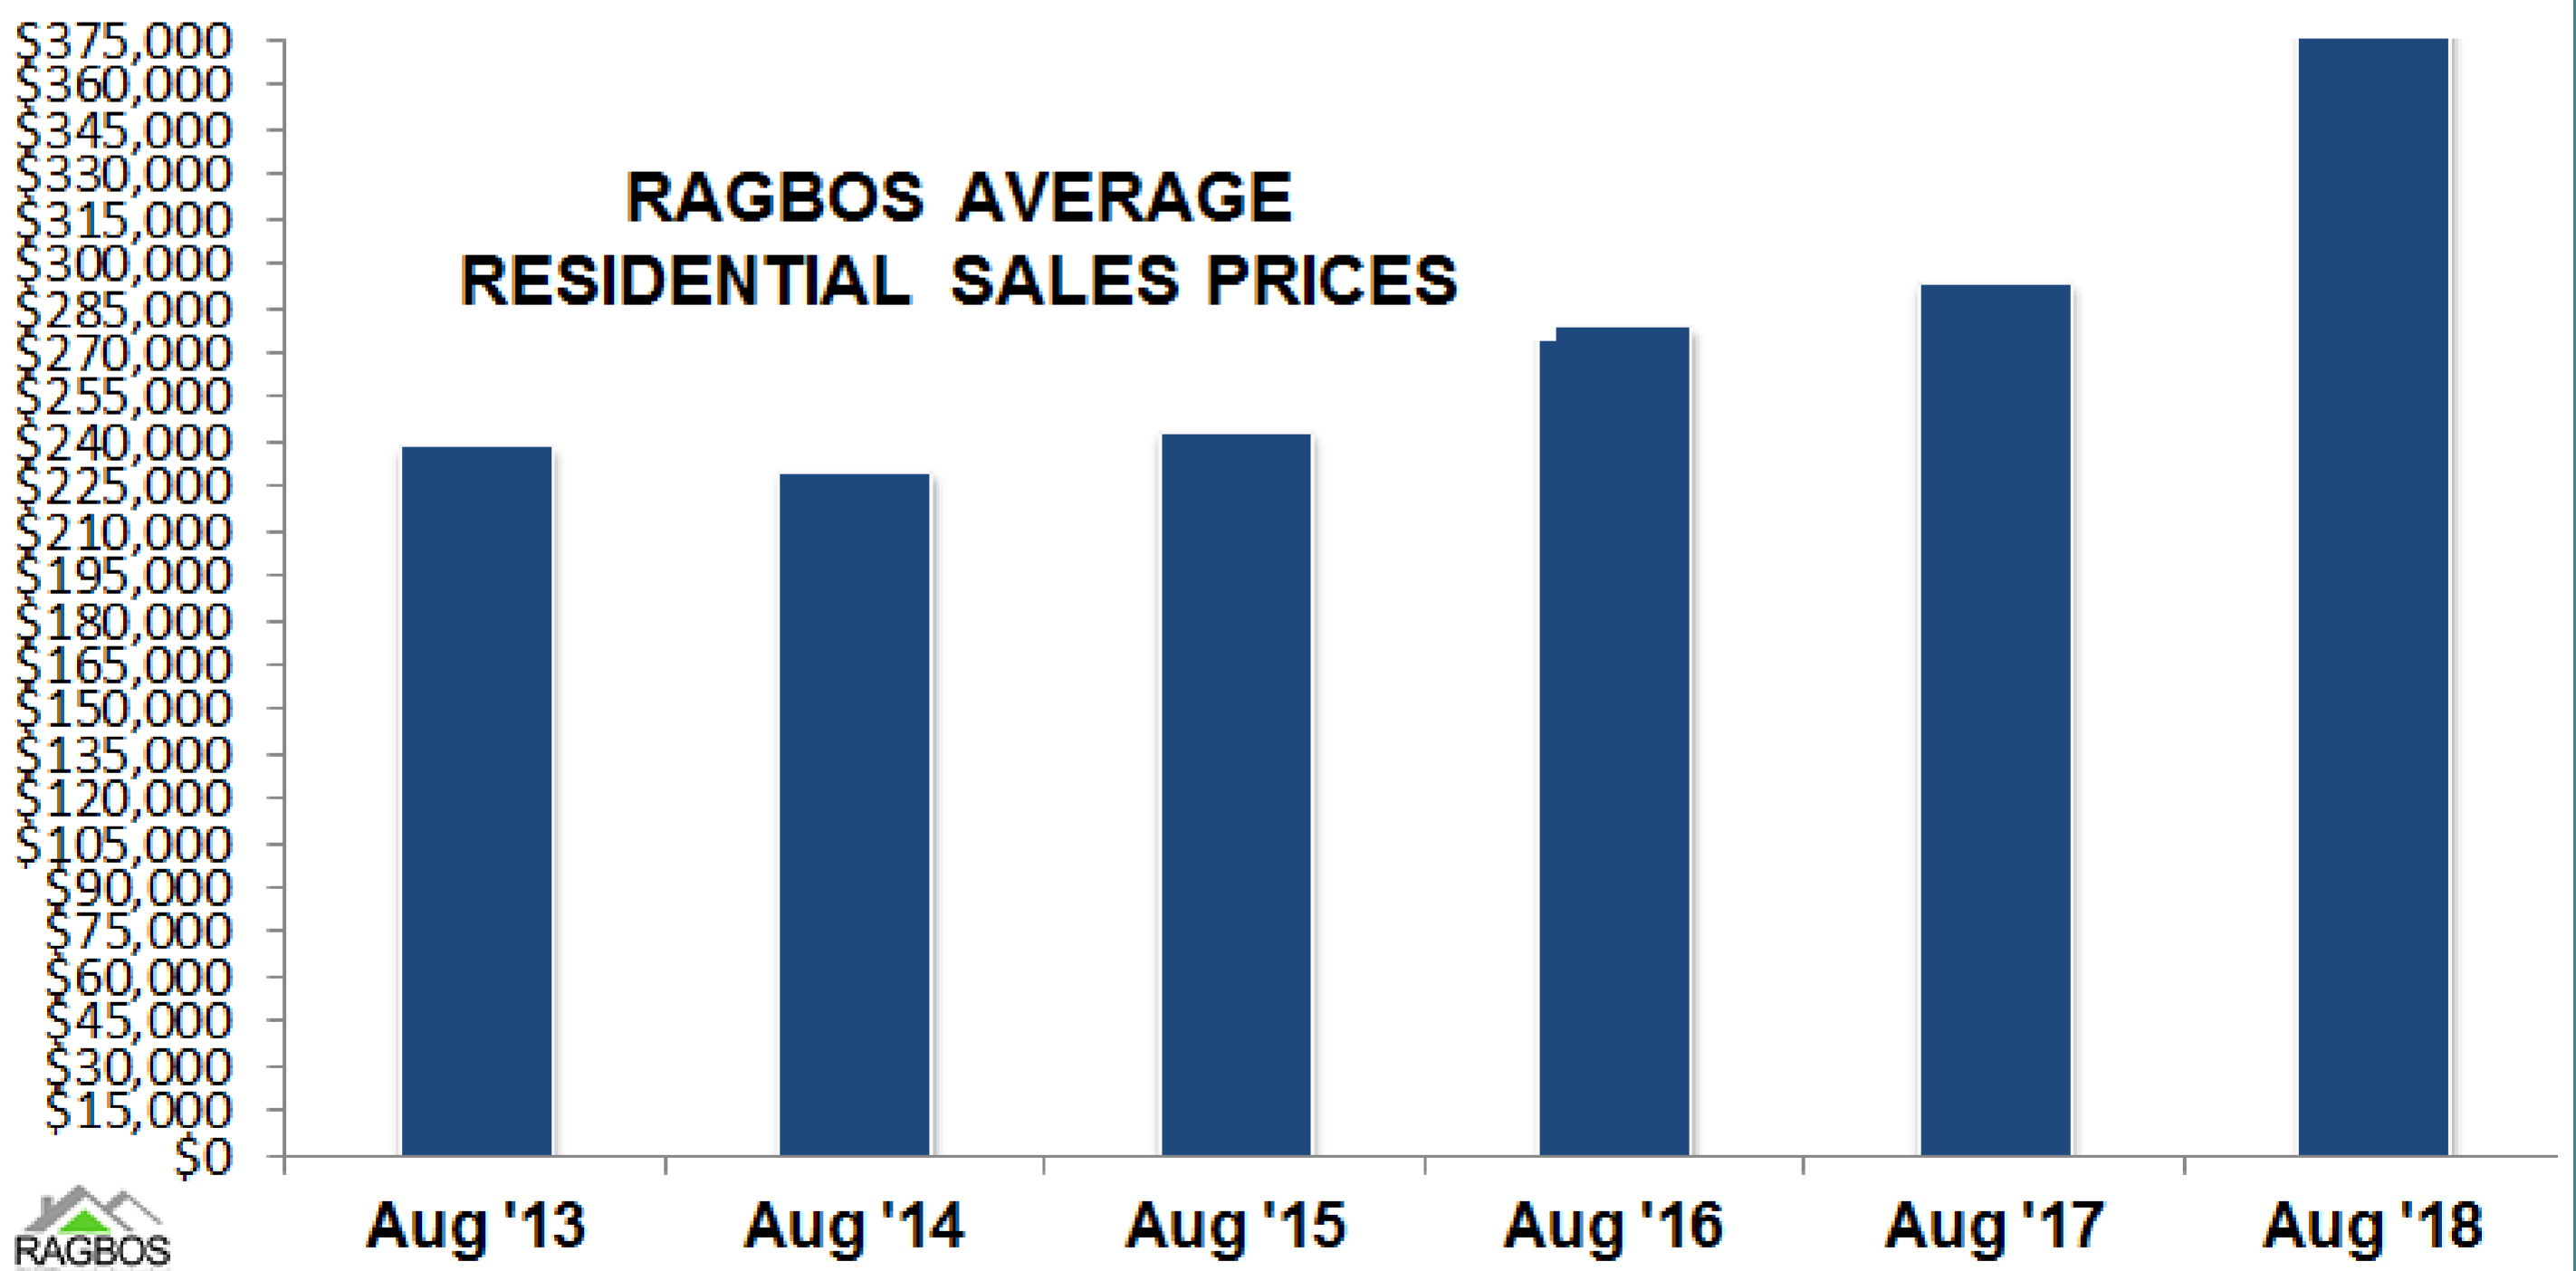

REALTORS® Association Grey Bruce Owen Sound

5 Year Comparison

RAGBOS STATS - AUGUST 2018

**Please be advised that the data collection methodology for statistics in our releases has changed (as of Dec. 2017) and historical revisions to the data have been applied. Data collection for reports prior to December 2017 was based solely on sales & listings from Members of RAGBOS. Data collection is now currently based on sales and listings in the Grey Bruce Owen Sound (and part of Wellington) regions and incorporates any historical revisions. This provides a more accurate representation of market trends in the region. Stats are reliable but not guaranteed.