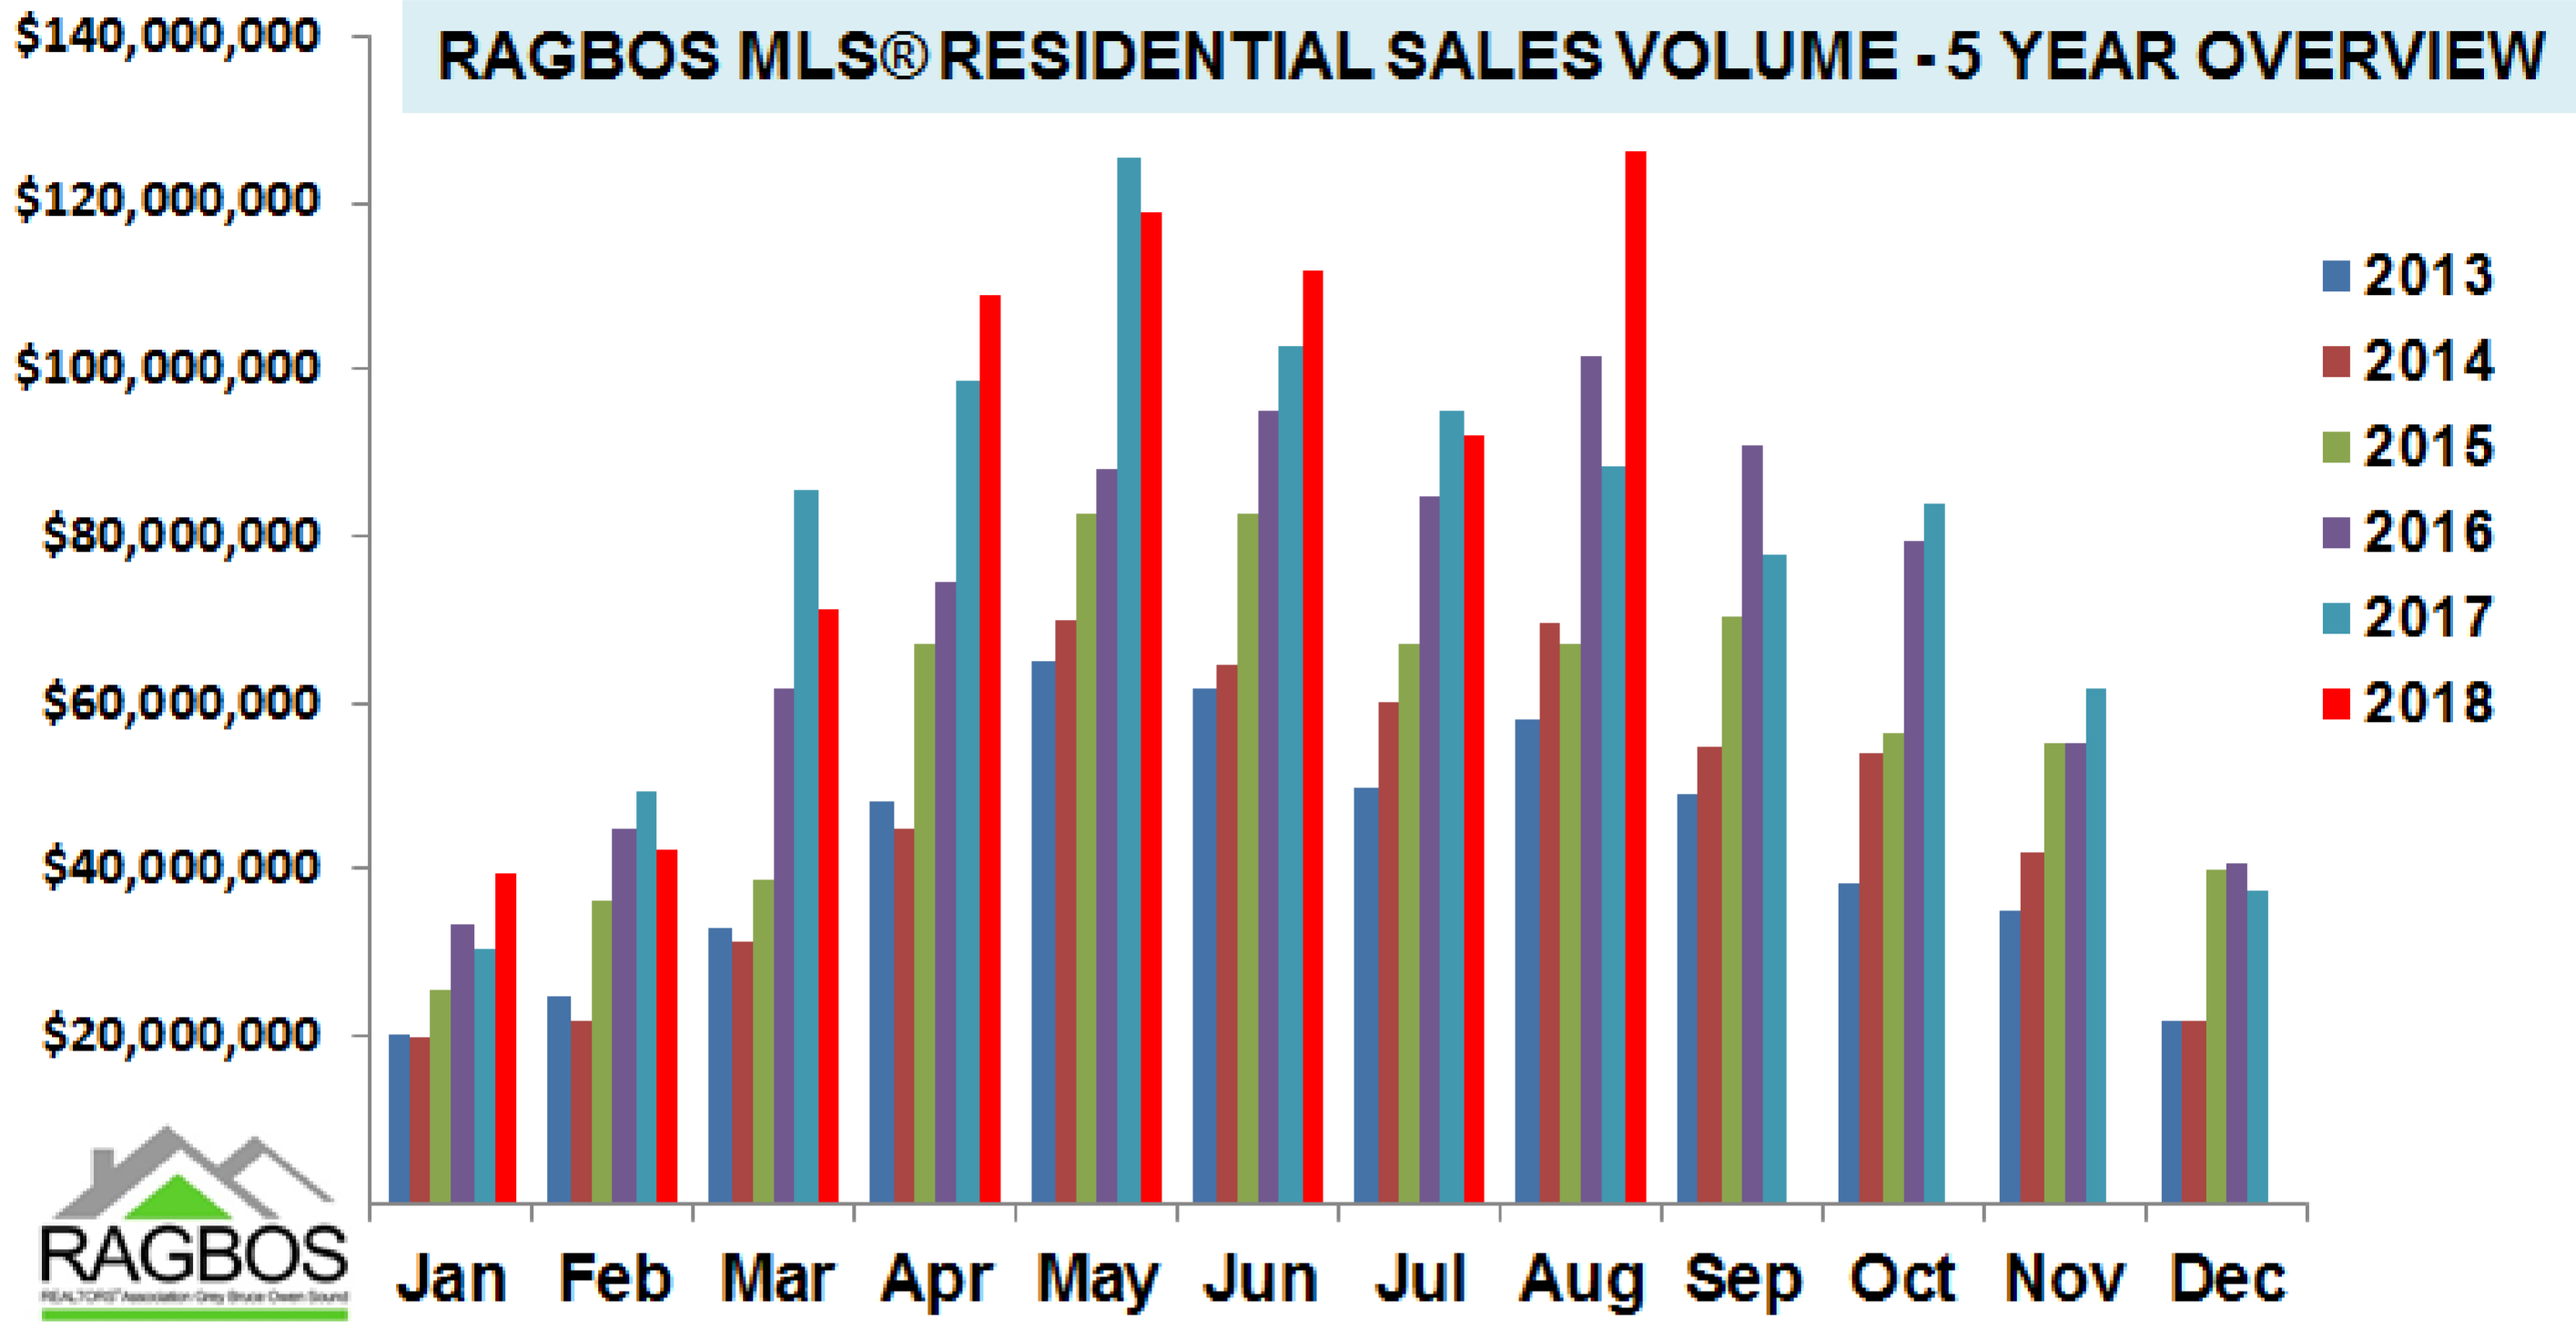

REALTORS® Association Grey Bruce Owen Sound

5 Year Comparison

RAGBOS STATS - AUGUST 2018

**Please be advised that the data collection methodology for statistics in our releases has changed (as of Dec. 2017) and historical revisions to the data have been applied. Data collection for reports prior to December 2017 was based solely on sales & listings from Members of RAGBOS. Data collection is now currently based on sales and listings in the Grey Bruce Owen Sound (and part of Wellington) regions and incorporates any historical revisions. This provides a more accurate representation of market trends in the region. Stats are reliable but not guaranteed.