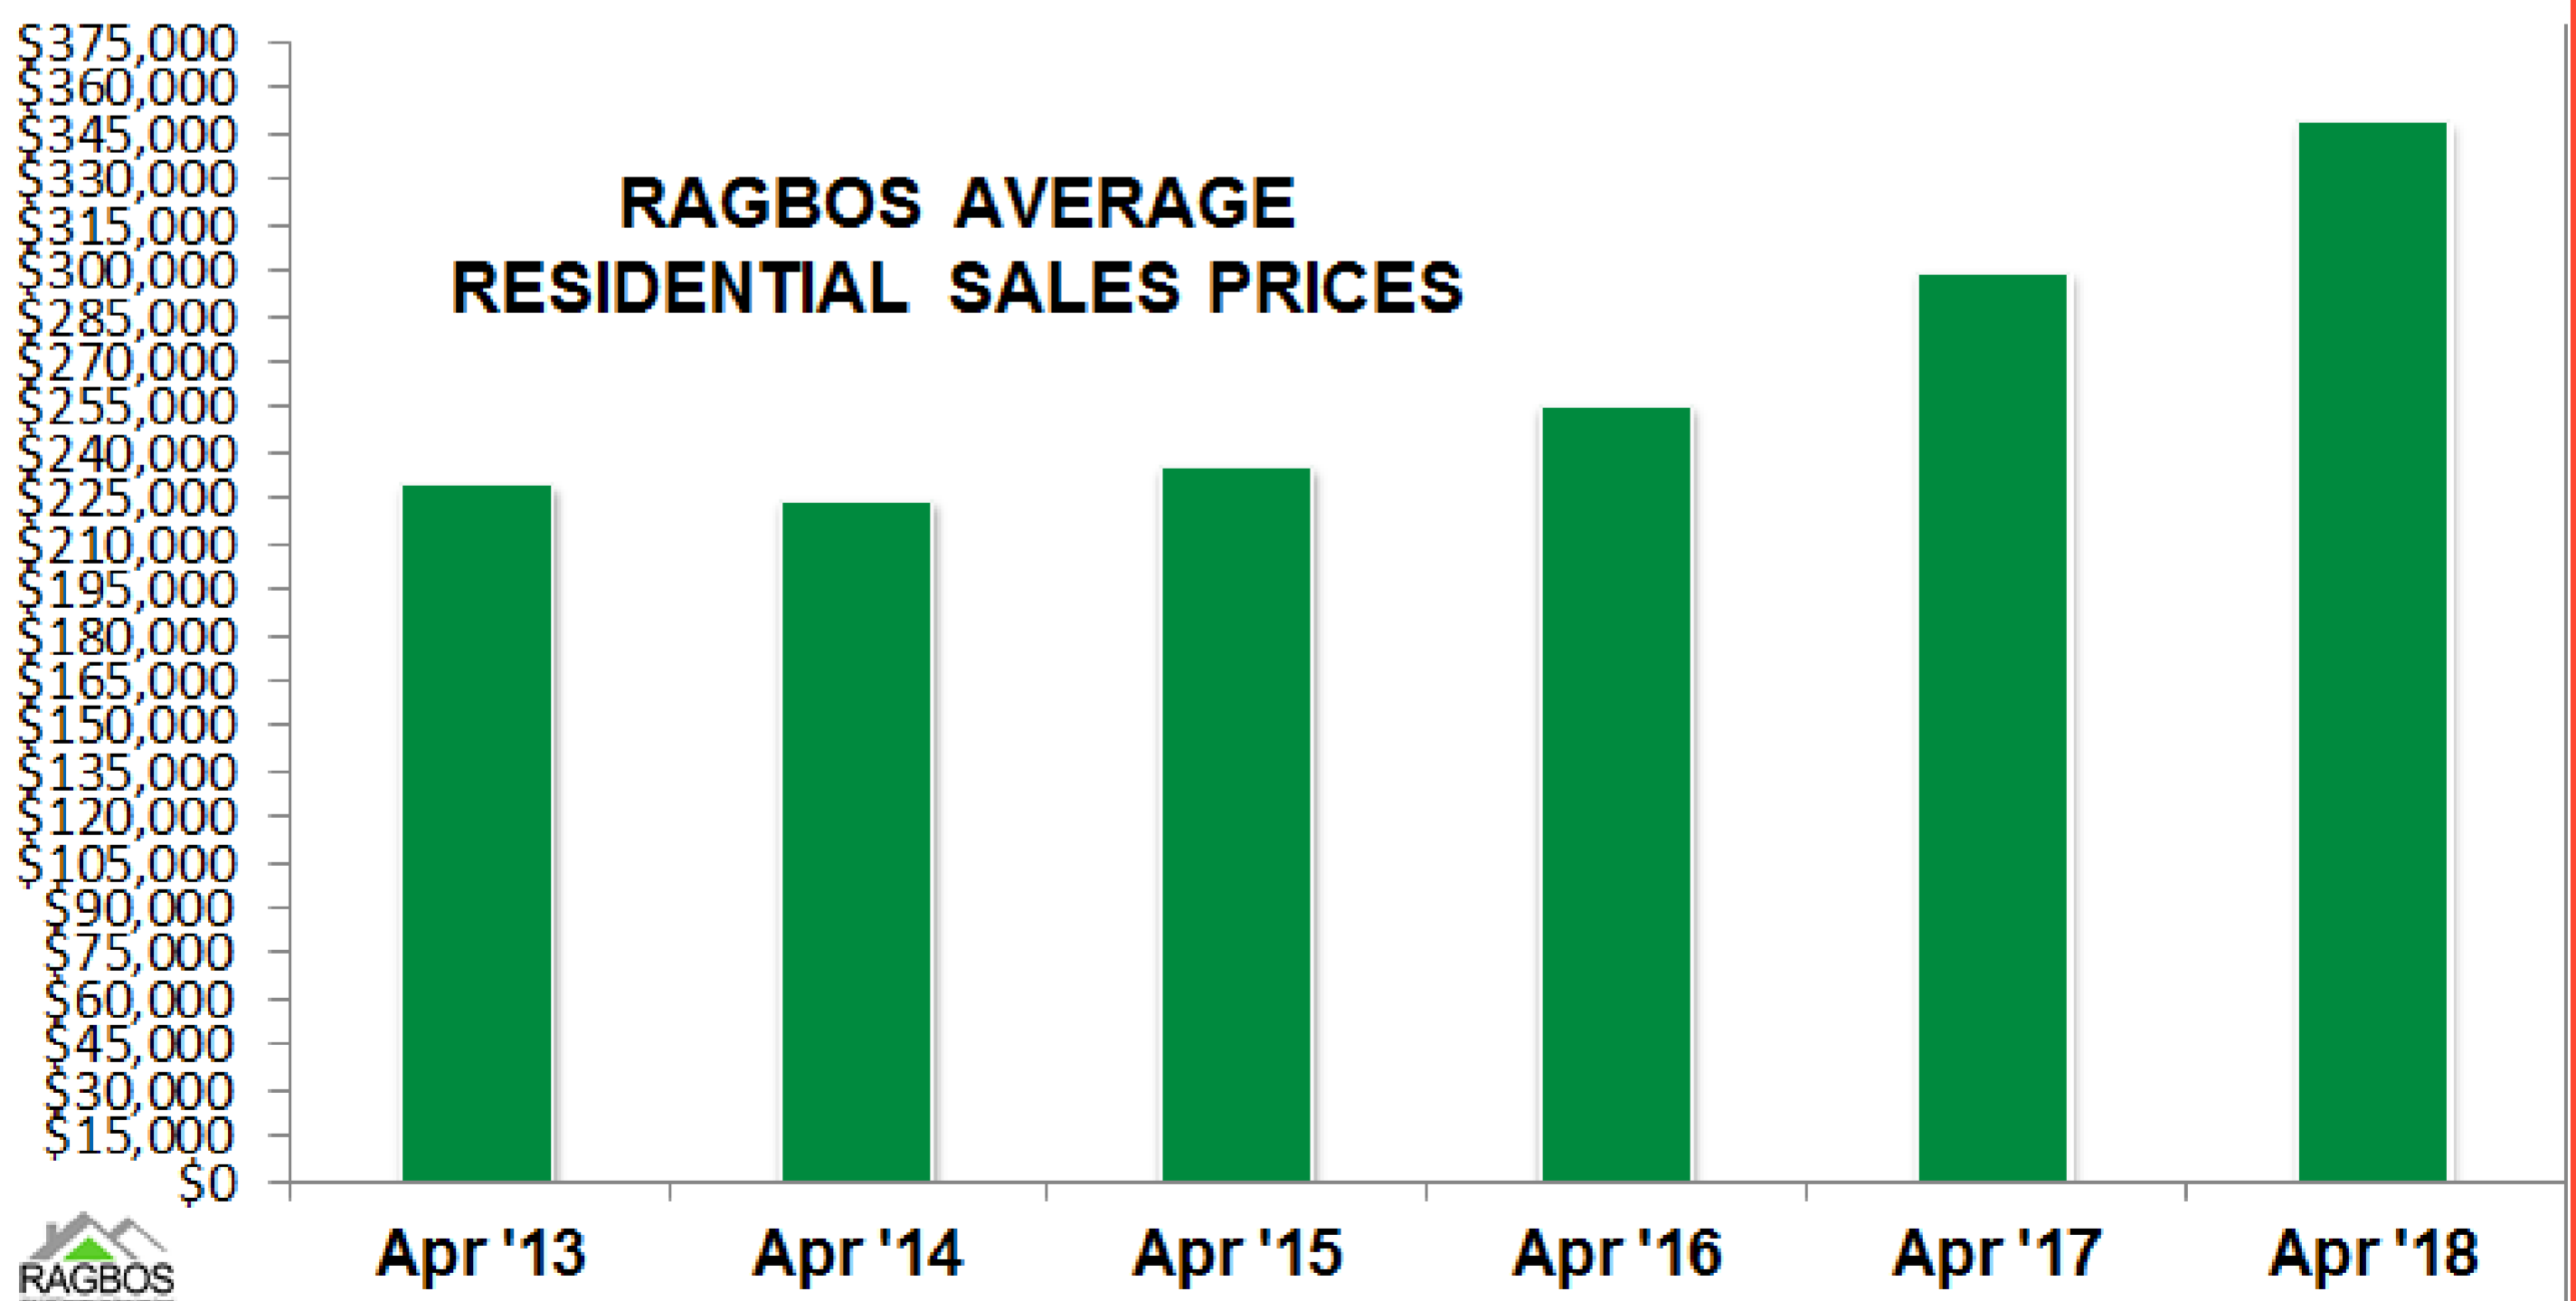

REALTORS® Association Grey Bruce Owen Sound

5 Year Comparison

RAGBOS STATS - April 2018

**Please be advised that the data collection methodology for statistics in our releases has changed (as of Dec. 2017) and historical revisions to the data have been applied. Data collection for reports prior to December 2017 was based solely on sales & listings from Members of RAGBOS. Data collection is now currently based on sales and listings in the Grey Bruce Owen Sound (and part of Wellington) regions and incorporates any historical revisions. This provides a more accurate representation of market trends in the region. Stats are reliable but not guaranteed.