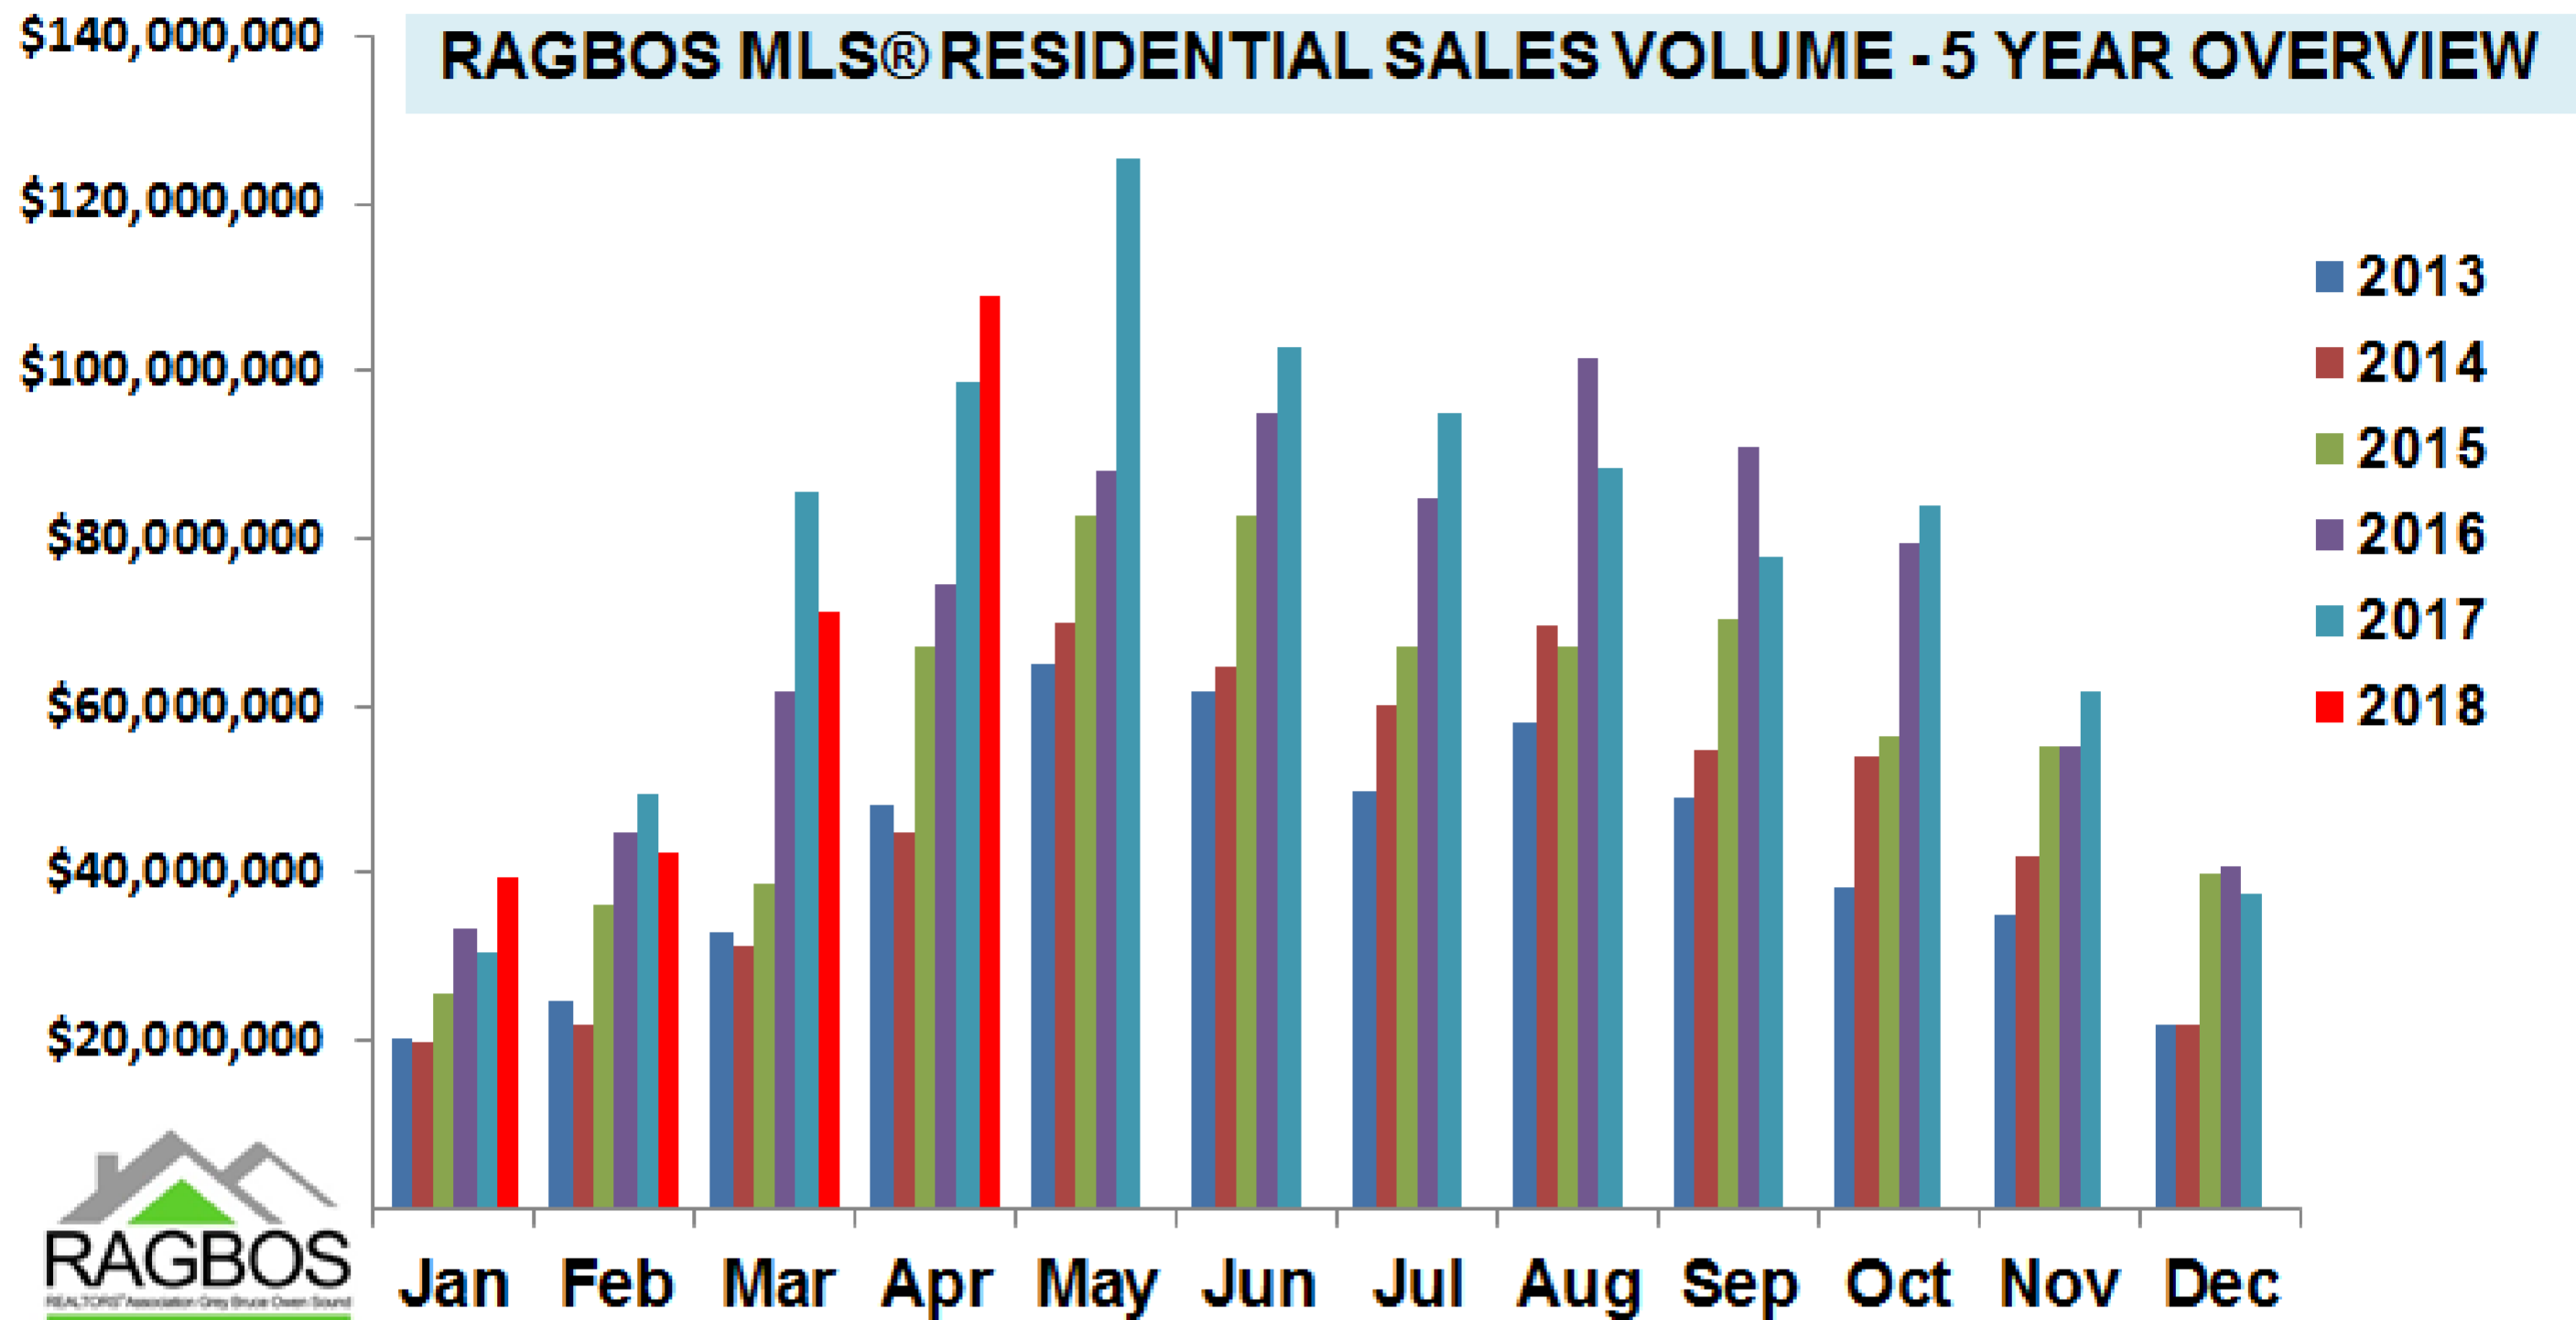

REALTORS® Association Grey Bruce Owen Sound

5 Year Comparison

RAGBOS STATS - April 2018

**Please be advised that the data collection methodology for statistics in our releases has changed (as of Dec. 2017) and historical revisions to the data have been applied. Data collection for reports prior to December 2017 was based solely on sales & listings from Members of RAGBOS. Data collection is now currently based on sales and listings in the Grey Bruce Owen Sound (and part of Wellington) regions and incorporates any historical revisions. This provides a more accurate representation of market trends in the region. Stats are reliable but not guaranteed.